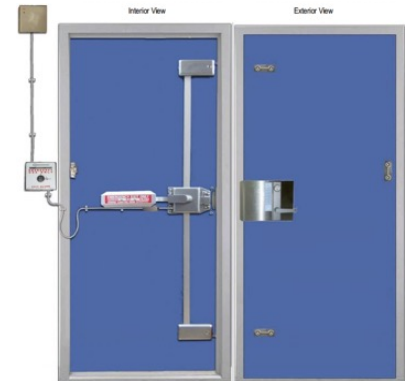

ASSA ABLOY

The integrated keypad on the KDX allows a simple access control system with easier installation. Simply pair the KDX with a Trident on a single location to provide a controlled entryway to any of your facilities. With the built in lockout, a keyholder can lockout the keypad after hours. Simply using the key again will unlock the keypad.