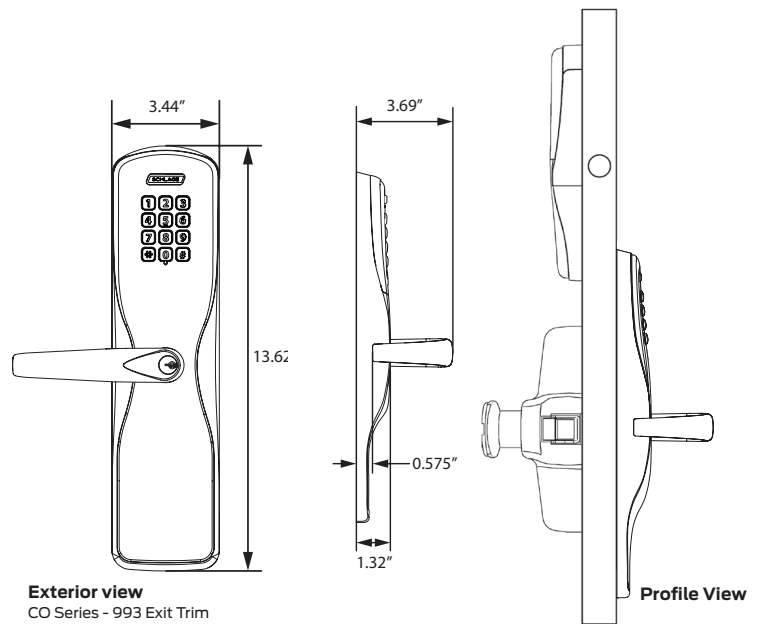

Compatibility

Reader options	CO-100	CO-200/CO-220	CO-250
KP keypad	X	X	
PR proximity		X	
PRK proximity + keypad		X	
MS magnetic stripe		X	X
MSK magnetic stripe + keypad		X	X

Programming options

Reader options	CO-100	CO-200/CO-220	CO-250
Computer		X	X
Manual	X	X	

Note: (2) #7 fasteners with decorative washers located 11.88" below bottom edge of lock

Allegion, the Allegion logo, Falcon, Schlage, the Schlage logo and Von Duprin are trademarks of Allegion plc, its subsidiaries and/or affiliates in the United States and other countries. All other trademarks are the property of their respective owners.

About Allegion

Allegion (NYSE: ALLE) is a global pioneer in seamless access, with leading brands like CISA®, Interflex®, LCN®, Schlage®, SimonsVoss® and Von Duprin®. Focusing on security around the door and adjacent areas, Allegion secures people and assets with a range of solutions for homes, businesses, schools and institutions.

For more, visit www.allegion.com

KRYPTONITE ■ LCN ■ **SCHLAGE** ■ STEELCRAFT ■ VON DUPRIN

© 2022 Allegion
004183, Rev. 02/22
www.allegion.com/us