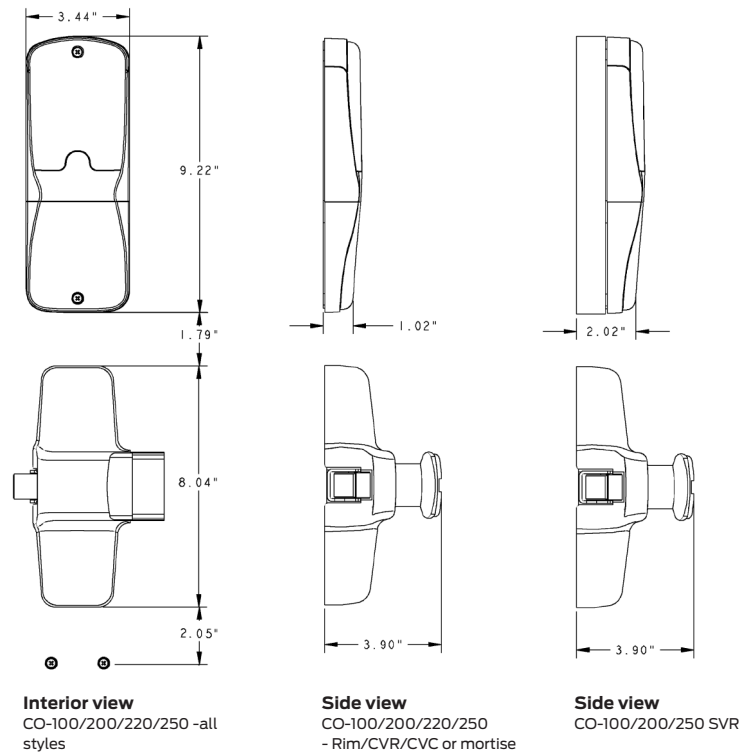

Compatibility

Reader options	CO-100	CO-200/CO-220	CO-250
KP keypad	X	X	
PR proximity		X	
PRK proximity + keypad		X	
MS magnetic stripe		X	X
MSK magnetic stripe + keypad		X	X

Programming options

Reader options	CO-100	CO-200/CO-220	CO-250
Computer		X	X
Manual	X	X	

Note: (2) #7 fasteners with decorative washers located 11.88" below bottom edge of lock

Allegion, the Allegion logo, Falcon, Schlage, the Schlage logo and Von Duprin are trademarks of Allegion plc, its subsidiaries and/or affiliates in the United States and other countries. All other trademarks are the property of their respective owners.

About Allegion

Allegion (NYSE: ALLE) is a global pioneer in seamless access, with leading brands like CISA®, Interflex®, LCN®, Schlage®, SimonsVoss® and Von Duprin®. Focusing on security around the door and adjacent areas, Allegion secures people and assets with a range of solutions for homes, businesses, schools and institutions.

For more, visit www.allegion.com

KRYPTONITE ■ LCN ■ **SCHLAGE** ■ STEELCRAFT ■ VON DUPRIN

© 2022 Allegion
004183, Rev. 02/22
www.allegion.com/us