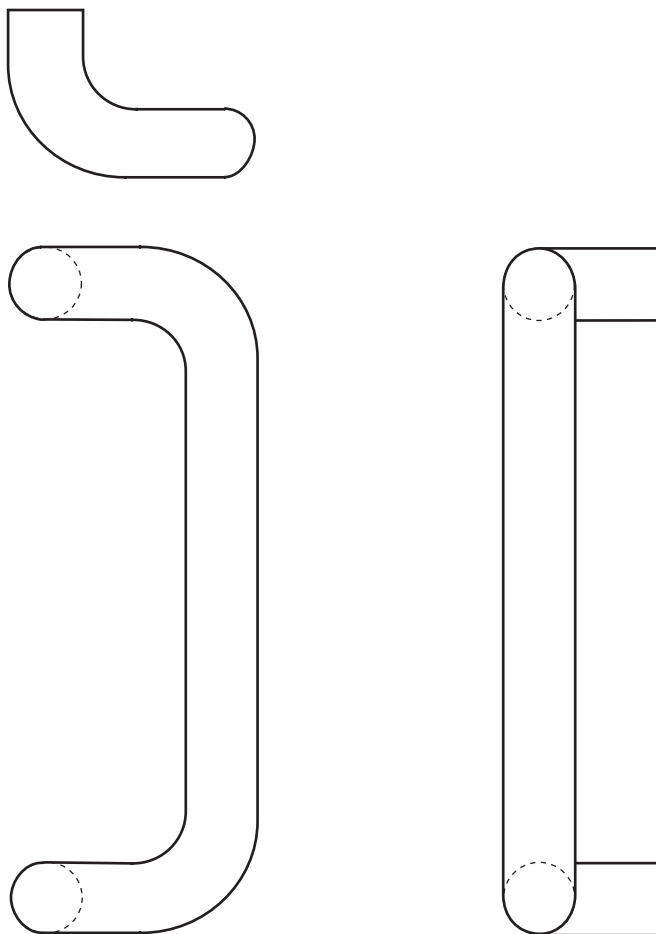

Architectural Door Accessories

ASSA ABLOY

The global leader in
door opening solutions

Rockwood RM201 - Tubular - 90° Offset Pull

Available Finishes:

- US3/605
- US4/606
- US10/612
- US10B/613
- US10BE/613E
- US28/628
- US32/629
- US32316
- US32D/630
- US32D316
- 313/710
- 315/711

DIAMETER:

1 1/4"

CTC:

12"

PROJECTION:

3"

Specifications:

MATERIAL: