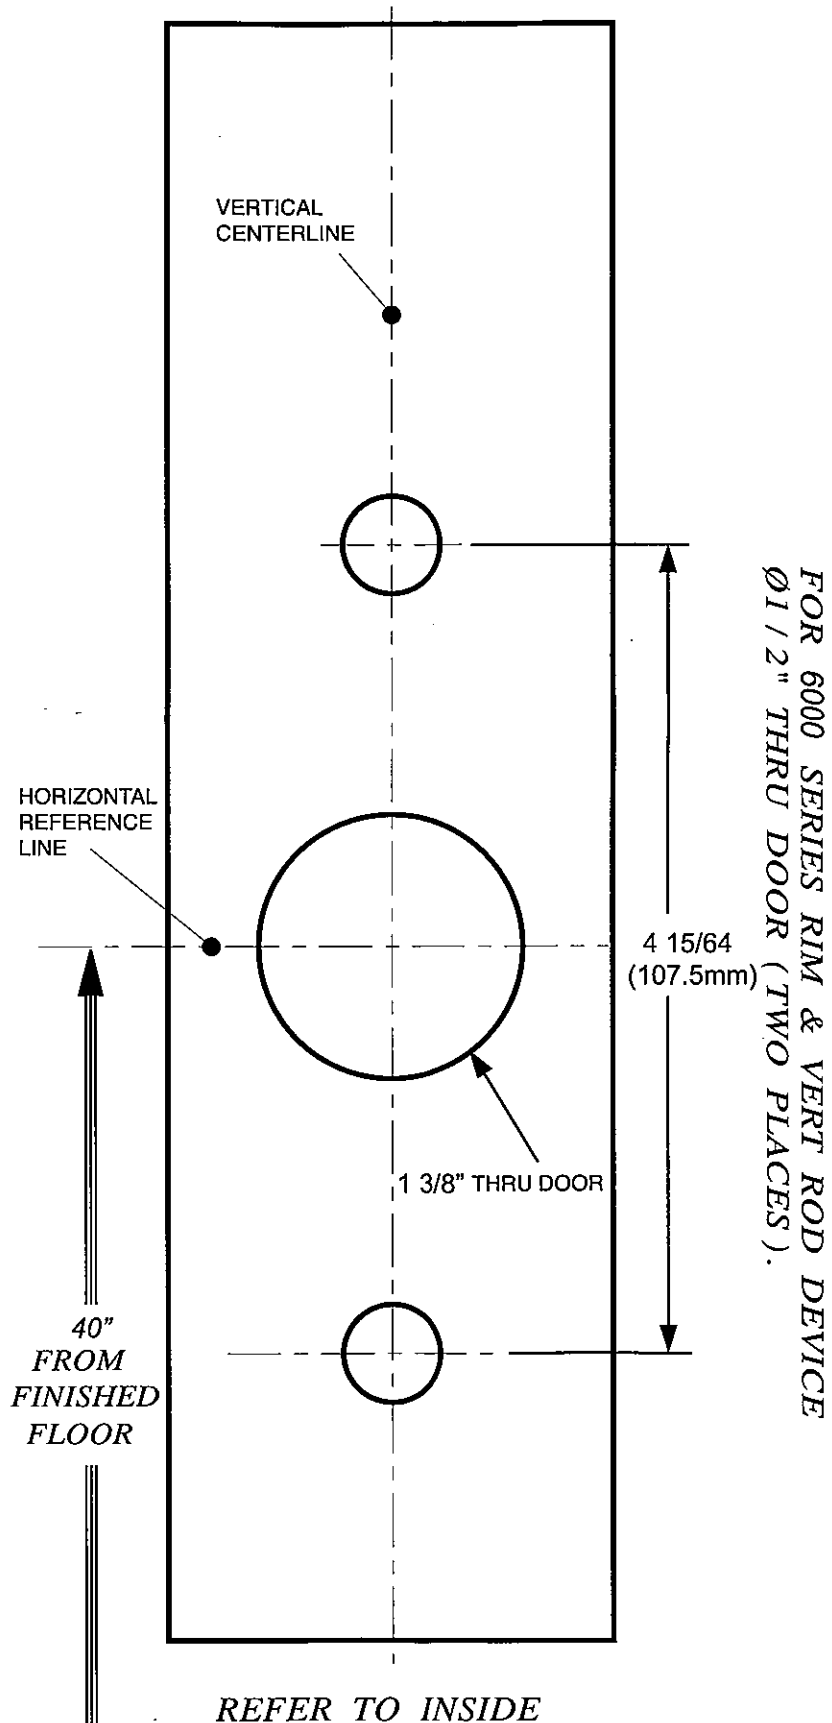

**TEMPLATE FOR  
ESC LEVER TRIM USED WITH  
RIM&VERT ROD DEVICE**

**REFER TO INSIDE  
TRIM TEMPLATE FOR  
MOUNTING LOCATION  
OUTSIDE  
OF DOOR**