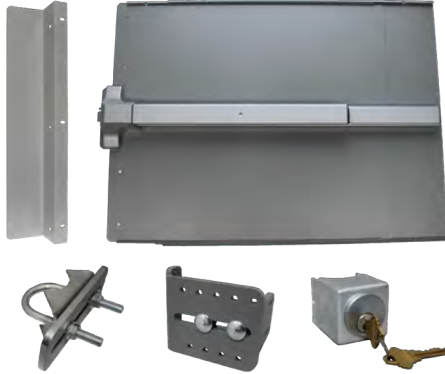

EDGE SAFETY KITS

ED51

Edge Panic Shield
Edge Strike Bracket
PB1100 33" Panic Bar
Latch Protector
Jamb Stop
EDGB5 Key Box
Keyed Cylinder