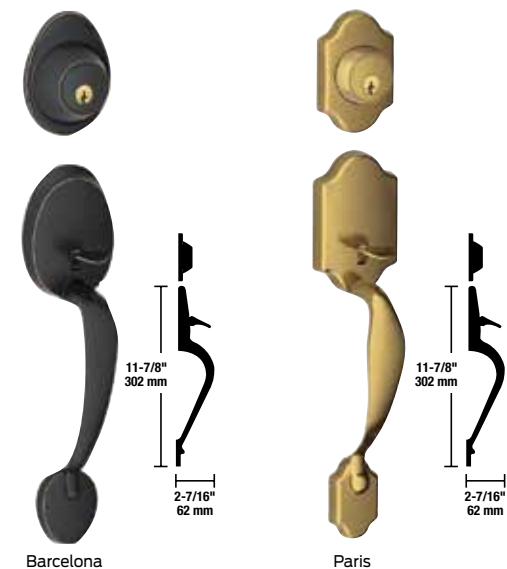

- Security rated for residential use
- Schlage keyway standard
- Limited lifetime mechanical and 5-year finish warranties*
- Reversible levers
- Deadbolt fits standard 2 1/8" door prep only
- Installs in minutes with a screwdriver

*See the product warranty for full details

JD60

JD80 one-sided deadbolt

JD81 one-sided deadbolt w/ exterior plate

Finishes

Handlesets	605	608	609	618	619	620	622	625	630	716
Barcelona	▪	▪	▪	▪	▪	▪	▪	▪	▪	▪
Paris	▪	▪	▪	▪	▪	▪	▪	▪	▪	▪
Deadbolts										
JD60	▪	▪	▪	▪	▪	▪	▪	▪	▪	▪
JD80	▪	▪	▪	▪	▪	▪	▪	▪	▪	▪
JD81	▪	▪	▪	▪	▪	▪	▪	▪	▪	▪

*Discontinued; available while supplies last

Deadbolt specifications

Applications	Residential single-family and multi-family use
Certification	ANSI A156.5, 2001 Grade 3.
Exposed trim	Wrought brass or bronze.
Keying	Schlage C keyway with two brass keys. Locks are keyed 5-pin.
Door range	1 3/8" to 1 3/4" (35mm to 44mm) standard.
Backset	Universal latch standard, fits either 2 3/8" (60mm) or 2 3/4" (70mm) backsets.
Warranty	Limited lifetime mechanical warranty, five-year finish warranty.
UL listing	Single cylinder deadbolt product available with UL Listing - box pack only.

Barcelona

Paris

Door preparation

Handleset specifications

Applications	Residential single-family and multi-family use
Certifications	ANSI A156.5, 2001, Grade 3.
Exposed trim	Handlesets are zinc-based; plated to match finishes indicated.
Keying	Schlage C keyway with two brass keys. Locks are keyed 5-pin.
Door range	1 3/8" to 1 3/4" (35mm to 44mm) standard.
Backset	Universal latch standard, fits either 2 3/8" (60mm) or 2 3/4" (70mm) backsets.
Warranty	Limited lifetime mechanical warranty, five-year finish warranty.
UL listing	Single cylinder deadbolt/handleset available with UL Listing - box pack only.