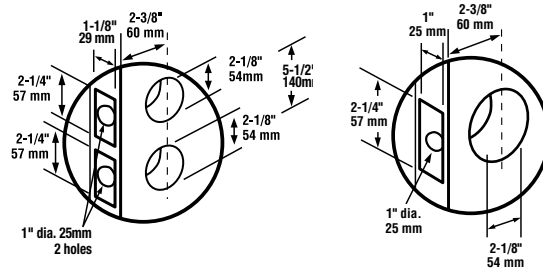

*See the product warranty for full details

JD60

JD80 one-sided deadbolt

JD81 one-sided deadbolt w/ exterior plate

Finishes

Handlesets	605	608	609	618	619	620	622	625	630	716
Barcelona	▪	▪	▪	▪	▪	▪	▪	▪	▪	▪
Paris	▪	▪	▪	▪	▪	▪	▪	▪	▪	▪
Deadbolts										
JD60	▪	▪	▪	▪	▪	▪	▪	▪	▪	▪
JD80	▪	▪	▪	▪	▪	▪	▪	▪	▪	▪
JD81	▪	▪	▪	▪	▪	▪	▪	▪	▪	▪

*Discontinued; available while supplies last

Deadbolt specifications

Applications	Residential single-family and multi-family use
Certification	ANSI A156.5, 2001 Grade 3.
Exposed trim	Wrought brass or bronze.
Keying	Schlage C keyway with two brass keys. Locks are keyed 5-pin.
Door range	1 3/8" to 1 3/4" (35mm to 44mm) standard.
Backset	Universal latch standard, fits either 2 3/8" (60mm) or 2 3/4" (70mm) backsets.
Warranty	Limited lifetime mechanical warranty, five-year finish warranty.
UL listing	Single cylinder deadbolt product available with UL Listing - box pack only.

Barcelona

Paris

Door preparation

Handleset specifications

Applications	Residential single-family and multi-family use
Certifications	ANSI A156.5, 2001, Grade 3.
Exposed trim	Handlesets are zinc-based; plated to match finishes indicated.
Keying	Schlage C keyway with two brass keys. Locks are keyed 5-pin.
Door range	1 3/8" to 1 3/4" (35mm to 44mm) standard.
Backset	Universal latch standard, fits either 2 3/8" (60mm) or 2 3/4" (70mm) backsets.
Warranty	Limited lifetime mechanical warranty, five-year finish warranty.
UL listing	Single cylinder deadbolt/handleset available with UL Listing - box pack only.