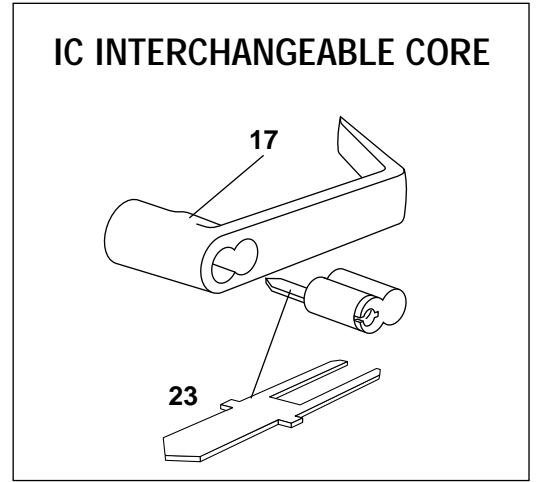

Key Part No.	Description
27	WA160 Tailpiece washer for all tailpieces
28a	HW470-US3 Strike 4-7/8" x 1-1/4"
28b	HW470-US5 Strike 4-7/8" x 1-1/4"
28c	HW470-26D Strike 4-7/8" x 1-1/4"
28d	HW470-26 Strike 4-7/8" x 1-1/4"
29	W280 Ribbon Cable Ass'y