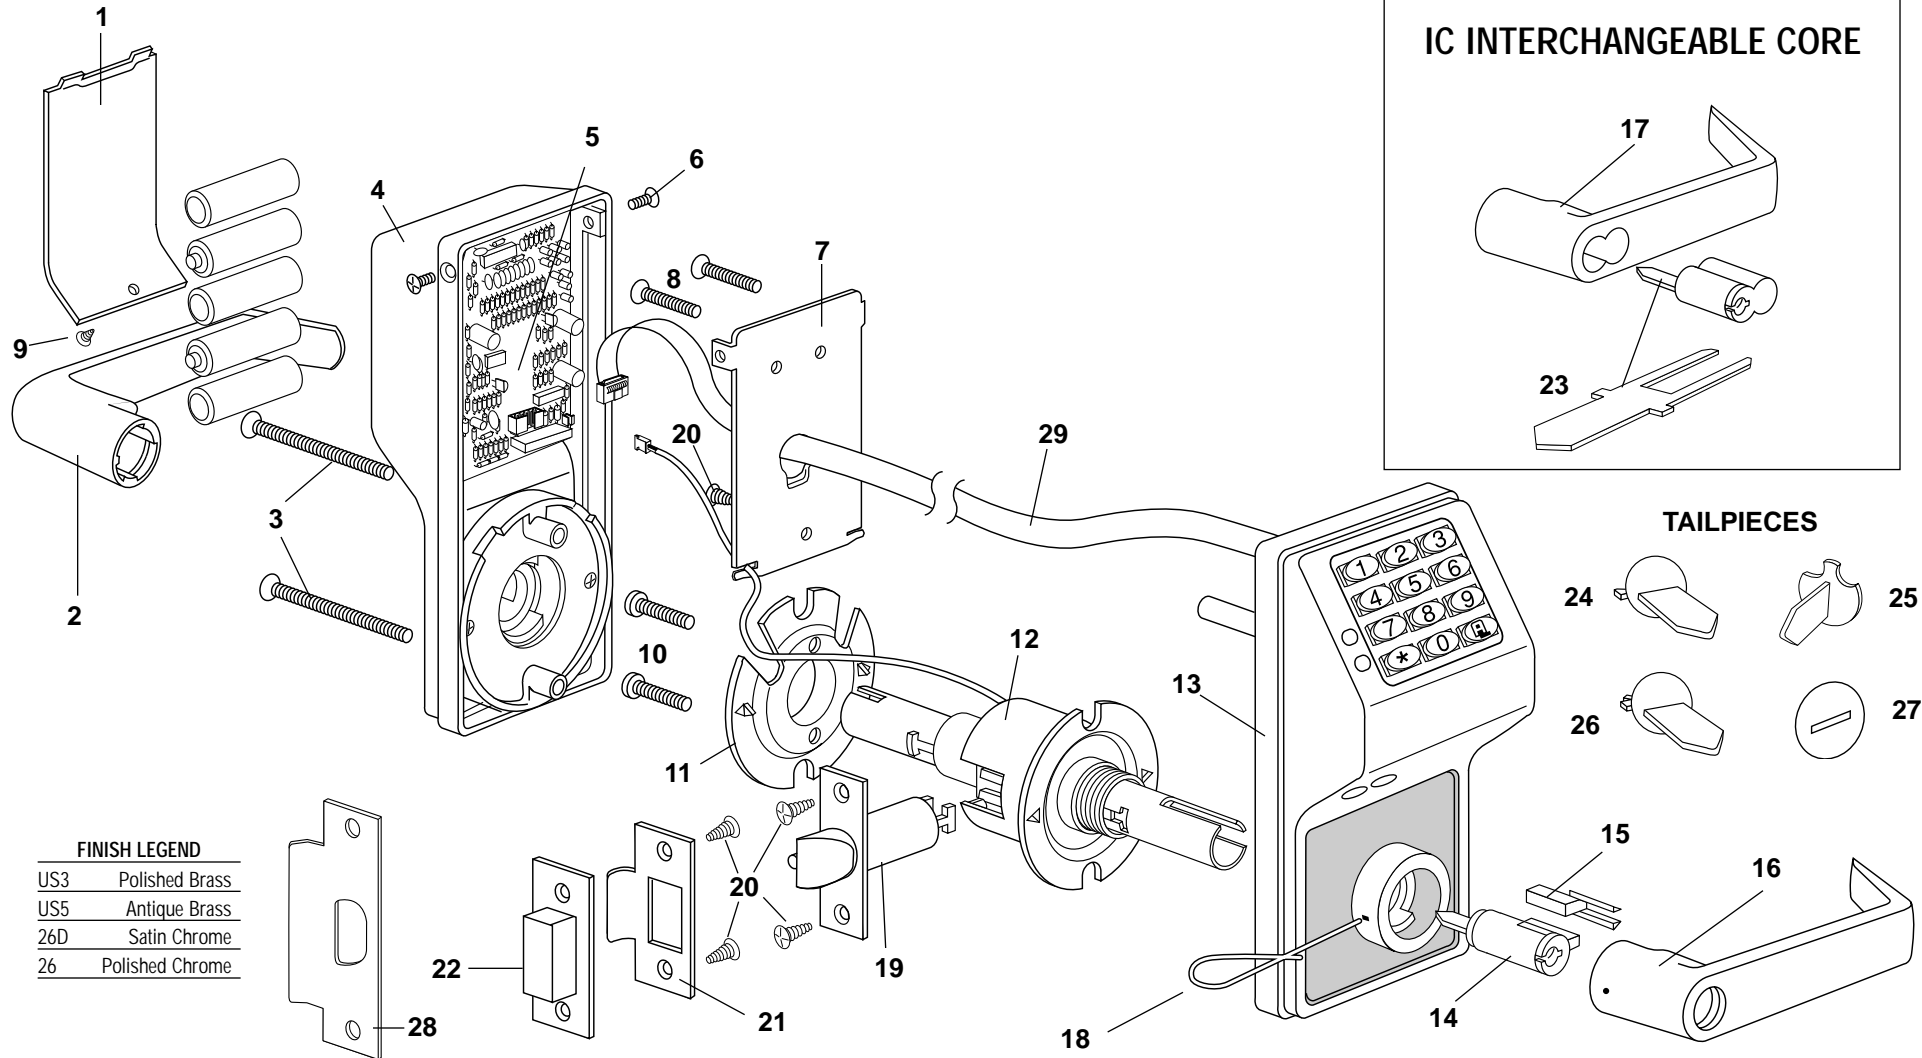

Key Part No. Description

1a	HW592-US3	Battery Cover
1b	HW592-US5	Battery Cover
1c	HW592-26D	Battery Cover
1d	HW592-26	Battery Cover
2a	HW615-US3	Inside Lever
2b	HW615-US5	Inside Lever
2c	HW615-26D	Inside Lever
2d	HW615-26	Inside Lever

Thru Bolt/10-32x2-1/2", (2)

3a	SC458-US3	Flat Hd.,PH,MS
3b	SC458-US5	Flat Hd.,PH,MS
3c	SC458-26D	Flat Hd.,PH,MS
3d	SC458-26	Flat Hd.,PH,MS

4a	S6059-US3	Inside Housing Ass'y w/PC Board
4b	S6059-US5	Inside Housing Ass'y w/PC Board
4c	S6059-26D	Inside Housing Ass'y w/PC Board
4d	S6059-26	Inside Housing Ass'y w/PC Board
4e	S6044-US3	Inside Housing Ass'y less PC Board
4f	S6044-US5	Inside Housing Ass'y less PC Board
4g	S6044-26D	Inside Housing Ass'y less PC Board
4h	S6044-26	Inside Housing Ass'y less PC Board

5	S6053	PC Board Assembly

Inside Mounting Screws (2)

6a	P1526-US3	#6-32x3/8", Oval Hd
6b	P1526-US5	#6-32x3/8", Oval Hd
6c	P1526-26D	#6-32x3/8", Oval Hd
6d	P1526-26	#6-32x3/8", Oval Hd
7	HW594	Inside Mounting Plate

Inside Mounting Plate Screws (2)

8	SC459	#8-32 x 1", Flat Hd., PH, MS
9a	P5851-26D	#4-40x1/4", Flat Hd., PH, MS
9b	P5851-3	#4-40x1/4", Flat Hd., PH, MS

Inside Rose Screws (2)

10	SC457	#10-32 x 1", w/#8 Pan Hd, PH, MS
11	HW564	Inside Rose

12	S6014	Lock Body Assembly
12A	S6015	IC Lock Body Assembly
13a	S6048-US3	Outside Housing Ass'y
13b	S6048-US5	Outside Housing Ass'y
13c	S6048-26D	Outside Housing Ass'y
13d	S6048-26	Outside Housing Ass'y

FINISH LEGEND

US3	Polished Brass
US5	Antique Brass
26D	Satin Chrome
26	Polished Chrome

Key Part No.	Description
14a	HW596-US3 Std. Cylinder Ass'y
14b	HW596-26D Std. Cylinder Ass'y
15	HW578 Cylinder Retainer
16a	HW614-US3 Outside Lever
16b	HW614-US5 Outside Lever
16c	HW614-26D Outside Lever
16d	HW614-26 Outside Lever
17a	HW616-US3 Outside Lever-IC Core
17b	HW616-US5 Outside Lever-IC Core
17c	HW616-26D Outside Lever-IC Core
17d	HW616-26 Outside Lever-IC Core

Key Part No.	Description
18	HW618 Lever Release Pin
19a	S6034-US3 Latch - 2-3/4" Backset
19b	S6034-US5 Latch - 2-3/4" Backset
19c	S6034-26D Latch - 2-3/4" Backset
19d	S6034-26 Latch - 2-3/4" Backset
19e	S6035-US3 Latch - 2-3/8" Backset
19f	S6035-US5 Latch - 2-3/8" Backset
19g	S6035-26D Latch - 2-3/8" Backset
19h	S6035-26 Latch - 2-3/8" Backset
20a	SC460-US3 #8x3/4" Combination screw
20b	SC460-US5 #8x3/4" Combination screw

Key Part No.	Description
20c	SC460-26D #8x3/4" Combination screw
20d	SC460-26 #8x3/4" Combination screw
21a	HW577-US3 Strike 2-3/4" x 1-1/8"
21b	HW577-US5 Strike 2-3/4" x 1-1/8"
21c	HW577-26D Strike 2-3/4" x 1-1/8"
21d	HW577-26 Strike 2-3/4" x 1-1/8"
22	P5847 Dust Box
23	HW598 IC Tailpiece for Best, Arrow, Falcon
24	HW597 Std. Tailpiece
25	HW580 Replacement tailpiece for Schlage
26	HW620 Replacement tailpiece for Lori