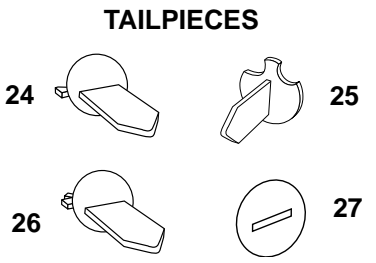

Key Part No.	Description
27	WA160 Tailpiece washer for all tailpieces
28a	HW470-US3 Strike 4-7/8" x 1-1/4"
28b	HW470-US5 Strike 4-7/8" x 1-1/4"
28c	HW470-26D Strike 4-7/8" x 1-1/4"
28d	HW470-26 Strike 4-7/8" x 1-1/4"
29	W280 Ribbon Cable Ass'y