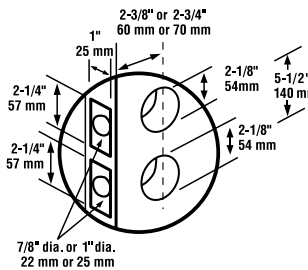

Keys, your number's up.

Schlage Touch™

With the Schlage Touch™ Keyless Touchscreen lock, there's no keyhole for intruders to pick or bump, and no need to ever rekey. Just use the fingerprint-resistant touchscreen to enter with an access code – no key necessary. All in a slim profile that's every bit as sleek as it is strong.

No more keys to lose, hide, carry or forget

- No key needed: use a convenient access code
- Works in the rain and with gloves
- Eliminates need to re-key or cut new keys
- 2-year battery life with low battery icon and 9V battery backup

Slim profile without sacrificing strength

- Easily fits between front door and screen door
- Available in a variety of styles and finishes to complement your home
- Sleek lever options coordinate with interior hardware

Choose your own access codes

- Create and delete codes for visiting friends and family
- Memory for 19 access codes

Easy installation

- Installs in minutes with a screwdriver - no wiring needed
- Guaranteed to fit on standard doors

Finishes

Function	605	608	609	613	618	619	620	622	625	626	716
BE375 Camelot	•		•					•	•	•	•
BE375 Century (CAM)											
FE695 Accent	•		•				•		•	•	•
FE695 Accent (CEN) Century	•		•								
FE695 Broadway									•	•	•
FE695 Elan											•
FE695 Latitude									•	•	•
FE695 Merano									•	•	•

Door preparation