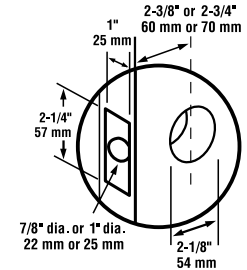

Door Preparation