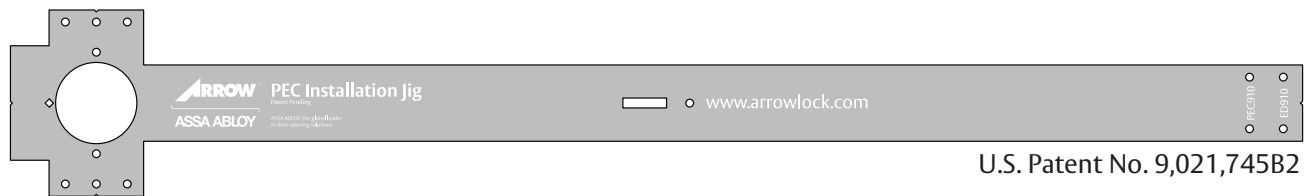

PEC910 Series Exit Devices

PROFESSIONAL REPLACEMENT PRODUCT

ASSA ABLOY

- Precision Install with template, built-in end cap & slide-in mounting
- Patented Permanent End Cap and template
- Seamless one-piece design
- 10-year limited warranty
- Works with all Arrow S1150 and S1250 trims
- All metal construction
- For 36" door widths