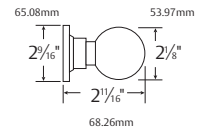

Knob Trim:

Ball BD

Knob: B Wrought
Rose: D Wrought