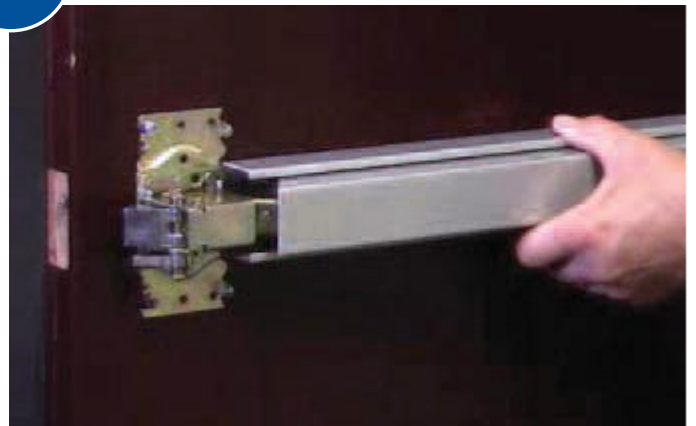

4 Bracket and slotted screw holes allows free hands to complete install