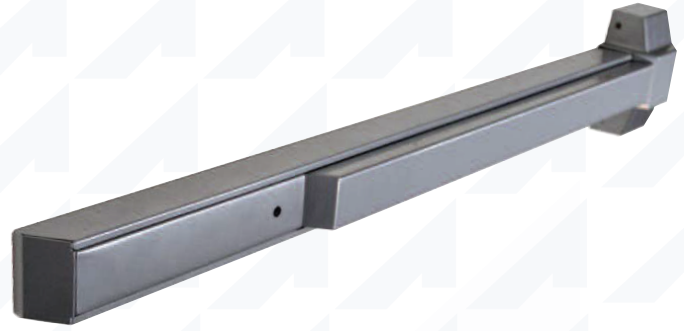

ASSA ABLOY

Experience a safer
and more open world