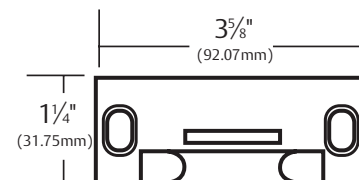

ES90 Strike:

Parts:

Part No.	Description
ES90	Strike Pack
ES9-201	Screw Pack
ES9CAP.AL	End Cap (aluminum)
ES9CAP.613E	End Cap (dark bronze)

WARNING
This product can expose you to lead which is known to the state of California to cause cancer and birth defects or other reproductive harm. For more information go to www.P65warnings.ca.gov.