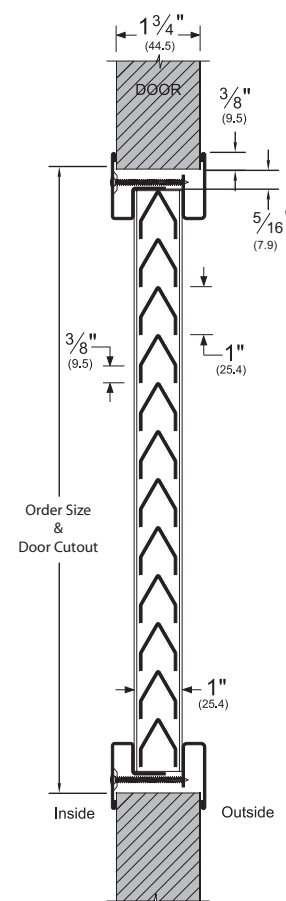

QUANTITY	PROFILE	FINISH	CUTOUT SIZE (WIDTH X HEIGHT)
10	LV-IY	Dark Gray Primer Powder Coat	24 x 24

Order As: Qty 10 LV-IY Dark Gray 24 x 24

Steel louvers over 46" wide and aluminum louvers over 36" wide must be furnished as two louver cores. Wider louvers for transom applications require two louvers installed side by side. Please refer to the price book for more information on custom sizes.

LV-IY

STANDARD FEATURES

MATERIAL:

- 18 gauge Galvanneal Steel frame
- 20 gauge steel inverted "Y" blades

FASTENERS:

- #8 x 1³/₄" OH SMS

DIMENSIONS:

- Minimum width: 12" Maximum width: 34"
- Minimum height: 12" Maximum height: 78"

DOOR THICKNESS:

- 1³/₄" wood or metal

STANDARDS:

- 50% Free Air Flow

FIRE RATING:

- UL listed

OPTIONAL FEATURES:

- Torx (Security screws)
- Security grille
- Insect screen
- Custom powder coats

Stocked LV-IY Sizes Cutout Dimensions

- 12" x 12"
- 18" x 12"
- 18" x 18"
- 24" x 12"
- 24" x 18"
- 24" x 24"
- 24" x 60"

ROCKWOOD[®]
ASSA ABLOY

Experience a safer
and more open world

US: 800 458 2424 | www.rockwoodmfg.com CA: 800 461 3007 | www.assaabloydss.ca
Check the website for the most up-to-date product information.