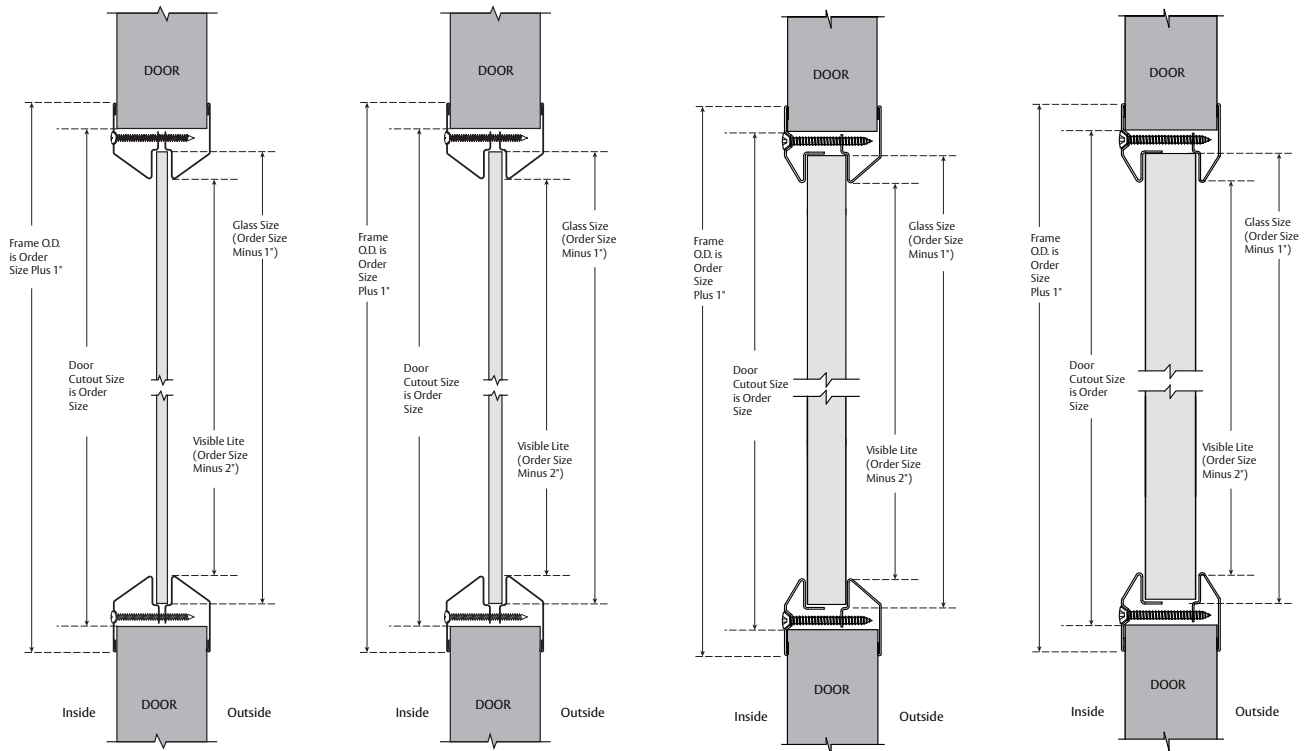

³/₈" Glazing Pocket for ¹/₄" glass

Specifications for ordering custom size LT-B1 Kits

LT-B2

⁹/₁₆" Glazing Pocket for ³/₈" to ¹/₂" glass

LT-B3

¹³/₁₆" Glazing Pocket for ⁵/₈" to ³/₄" glass

LT-B4

1¹/₁₆" Glazing Pocket for ⁷/₈" to 1" glass