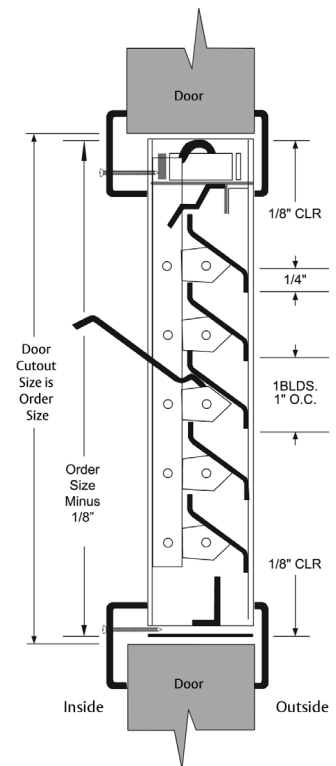

Stocked LV-FL Sizes Cutout Dimensions

12" x 12"

18" x 12"

18" x 18"

24" x 12"

24" x 18"

24" x 24"

ROCKWOOD®

ASSA ABLOY

Experience a safer
and more open world

US: 800 458 2424 | www.rockwoodmfg.com CA: 800 461 3007 | www.assaabloydss.ca

Check the website for the most up-to-date product information.

Copyright © 2019 2021-2024, ASSA ABLOY Accessories and Door Controls Group, Inc. All rights reserved. Reproduction in whole or in part without the express written permission of ASSA ABLOY Accessories and Door Controls Group, Inc. is prohibited.