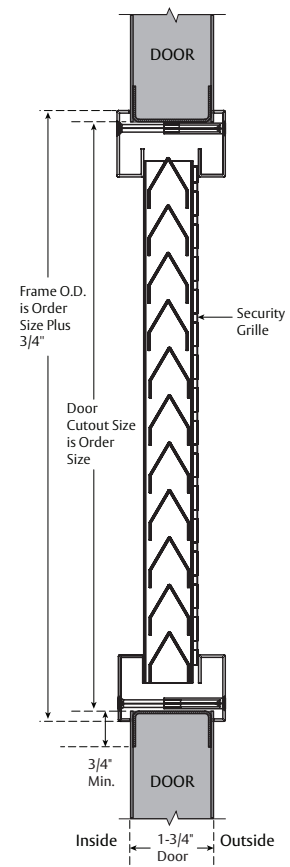

OPTIONAL FEATURES:

- Insect screen
- Custom powder coats

ROCKWOOD

ASSA ABLOY

Experience a safer
and more open world

US: 800 458 2424 | www.rockwoodmfg.com CA: 800 461 3007 | www.assaabloydss.ca
Check the website for the most up-to-date product information.

Copyright © 2019 2021-2024, ASSA ABLOY Accessories and Door Controls Group, Inc. All rights reserved. Reproduction in whole or in part without the express written permission of ASSA ABLOY Accessories and Door Controls Group, Inc. is prohibited.