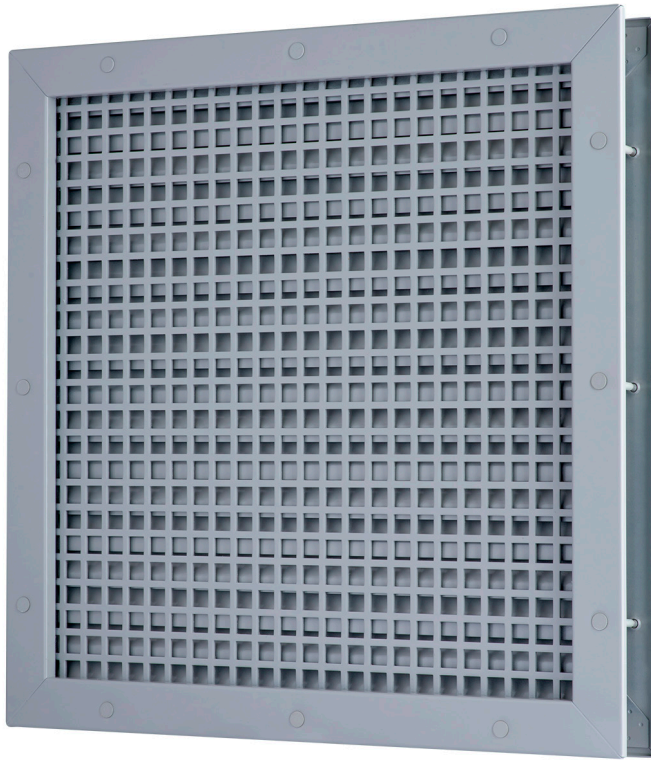

WINDSTORM LOUVER

The LV-WS Windstorm Louver is for use with 1³/₄" exterior doors and provides 50% free air flow. The 18 gauge inverted "Y" blades add stiffness and a burr-free exposed edge. The 18 gauge steel mitered frame secures the grille assembly in place giving it a clean appearance.