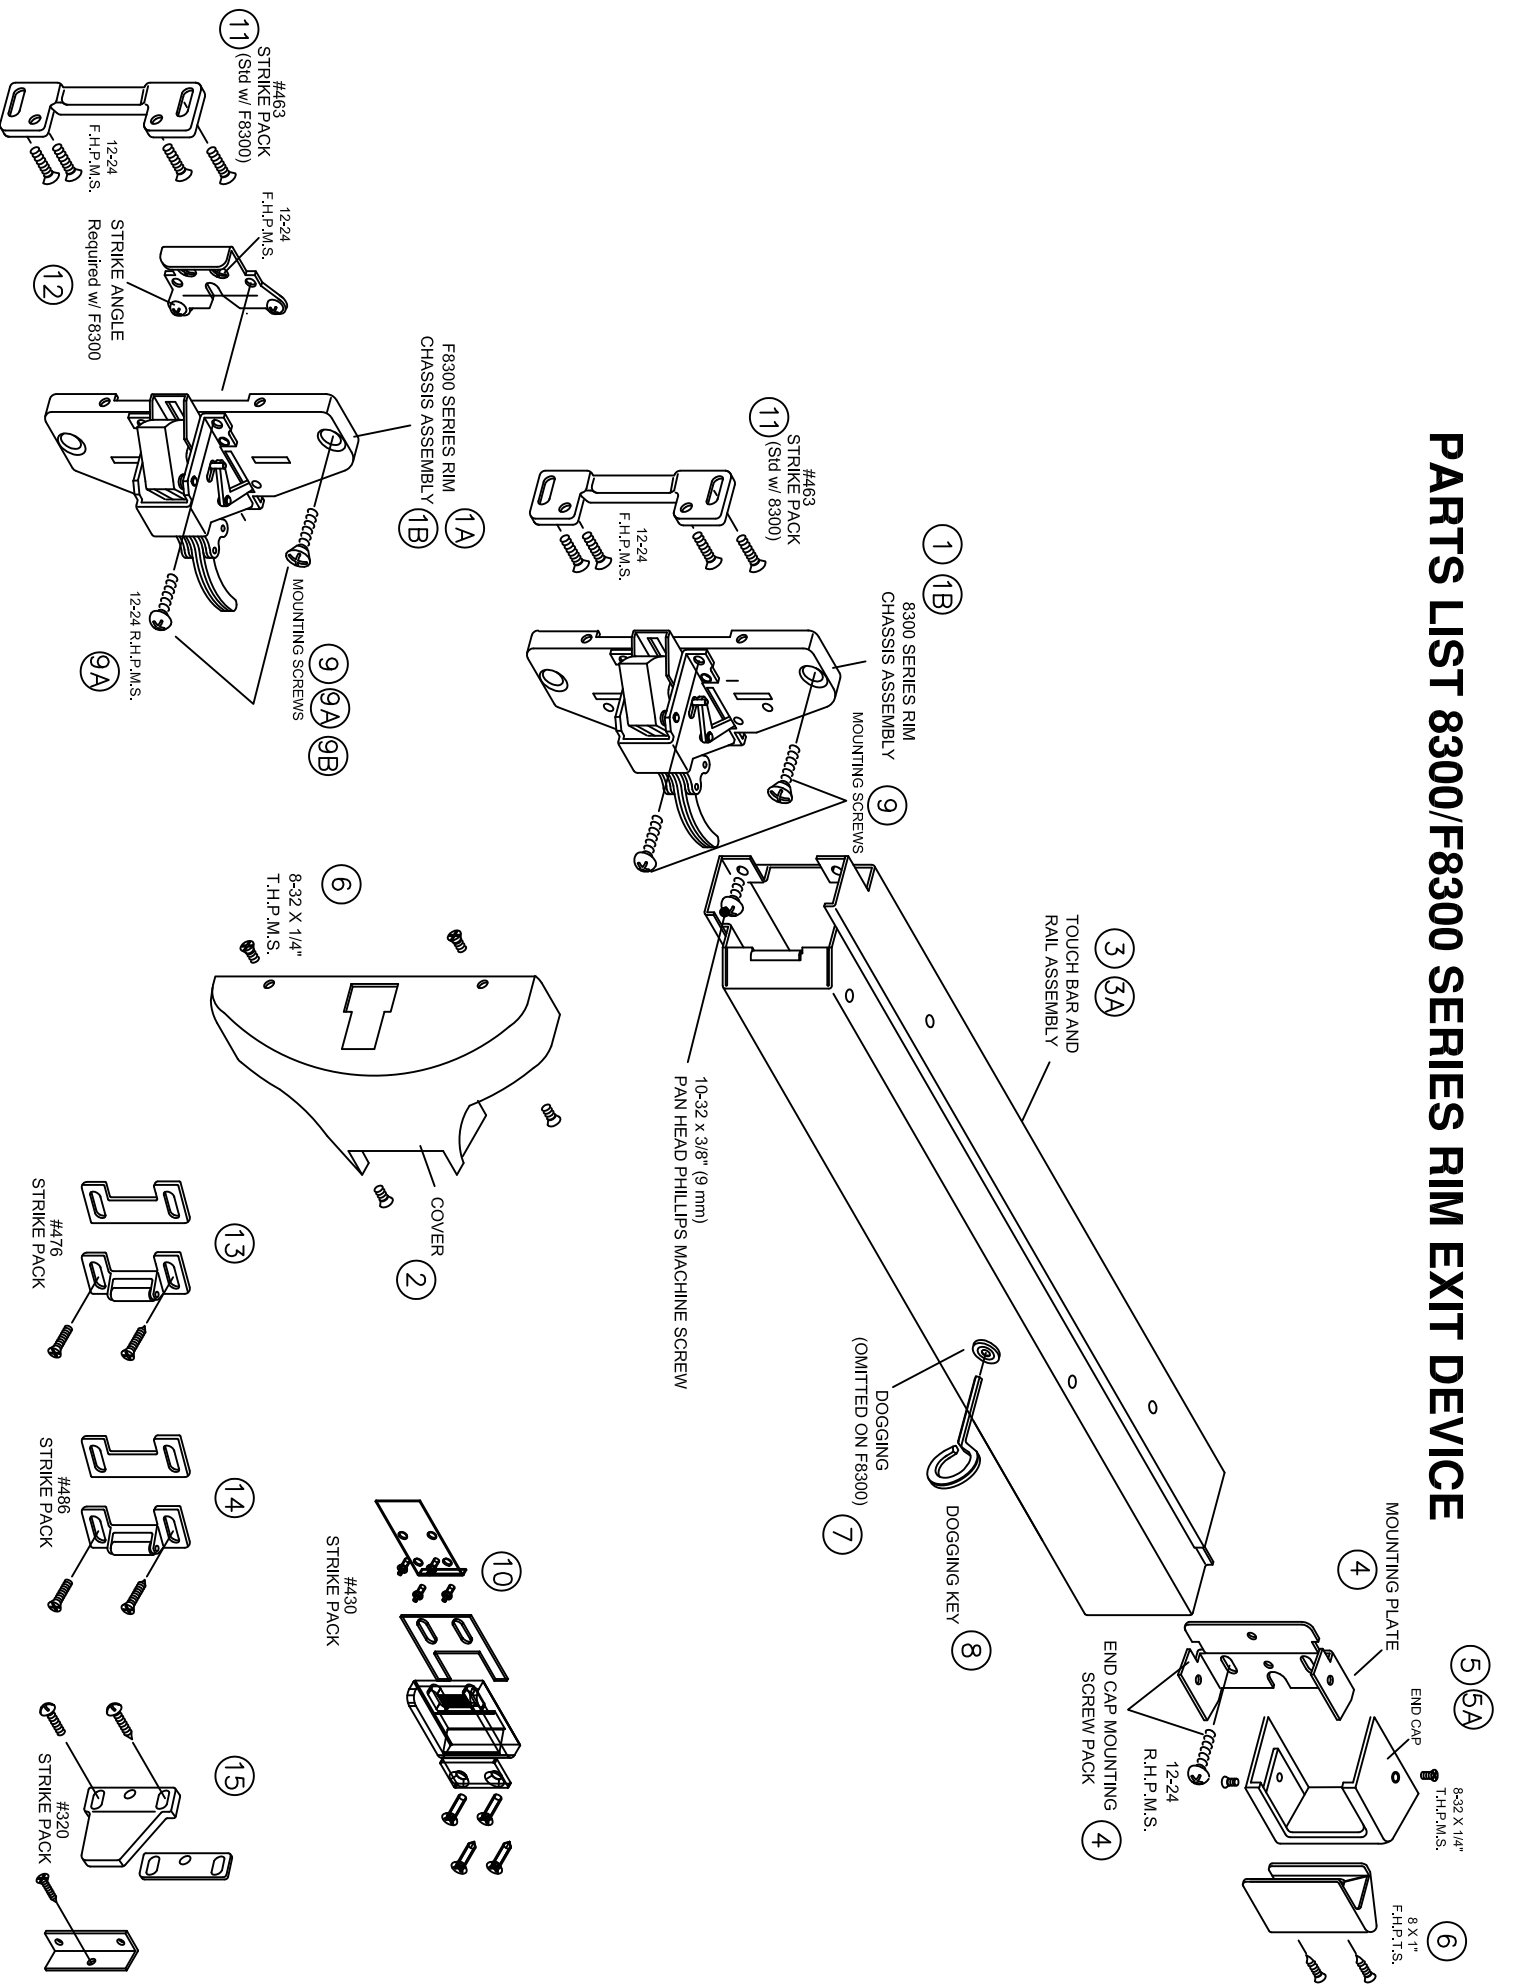

# PARTS LIST 8300/F8300 SERIES RIM EXIT DEVICE