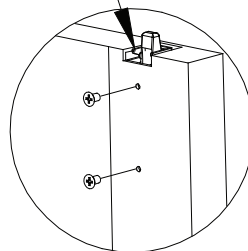

- Door Types - Aluminum/ Aluminum Channel FRP
- Door Thickness - Fits standard 1-3/4" - 2-1/4" (for other door thicknesses contact factory)
- Door Stile - Fits minimum 4-1/2"
- Fasteners - Machine and Self-Drilling Screws standard
- Rail is heavy ribbed aluminum extrusion

Top & Bottom Latch Door Prep for 82 & 83 Series

LATCH MOUNTING TOP & BOTTOM

Top Latch Installation for 82 & 83 Series

Release to extend bolt

ALUMINUM DOOR ATTACHMENT TOP

Bottom Latch Installation for 82 Series Only