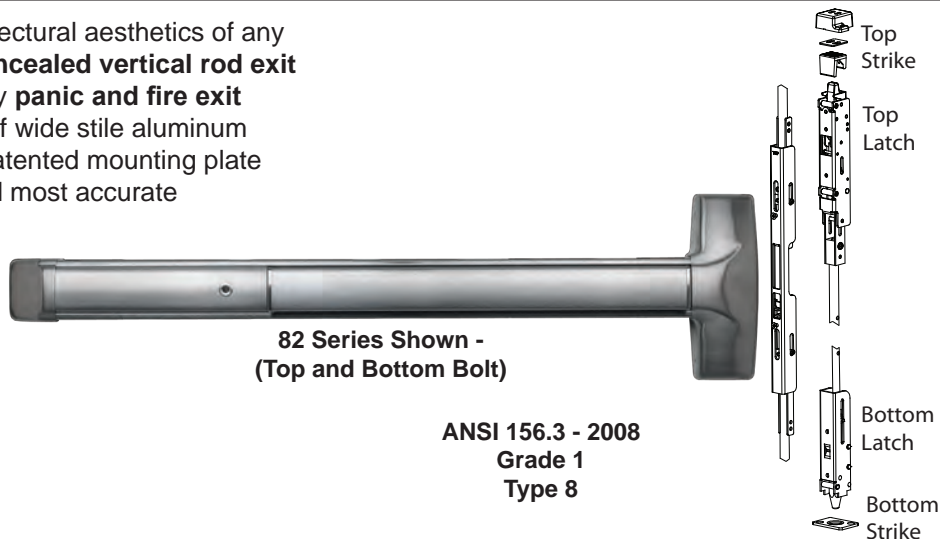

82 SERIES

83 SERIES (Top Rod Only)

Concealed Vertical Rod Device - Wide Stile Aluminum Door

Designed to enhance the architectural aesthetics of any décor, the 82 and 83 Series **concealed vertical rod exit device** is also super-heavy-duty **panic and fire exit hardware** for use on all types of wide stile aluminum doors without a mullion. The patented mounting plate system ensures the easiest and most accurate installation of panic hardware available.

Note: For Top Rod Only - Specify 83 Series

Benefits

- Tough and durable design for years of trouble-free service in high-use, high-abuse environments
- Minimal door prep saves time and money
- Aesthetically pleasing options to meet various applications including:
 - 60/61 CVR Narrow Stile Alum. Door
 - 62/63 CVR Narrow Stile H.M. Door
 - 70/71 CVR Wide Stile Wood Door
 - 80/81 CVR Wide Stile H.M. Door
 - 82/83 CVR Wide Stile Alum. Door
- Fast and accurate installation
- Except for 03WSV, outside trims are easily changed or rekeyed without removing device from door

Features

- 6-position multi-step action in top latch keeps top and bottom bolts retracted until door closes and provides more consistent re-latching and security to door
- Top strike fully adjustable both vertically and to accommodate a variety of varying weather strip thicknesses
- Top strike both secures the door and re-engages the latchbolts
- Patented deadlocking of top (82 and 83 Series) and bottom bolt (82 Series) assemblies
- Durable steel bottom drop bolt (82 Series)
- Rods are easily adjustable with rods installed in door
- Angled end-cap deflects damage away from device
- Handed - field reversible
- Field sizeable
- 1/8 turn dogging