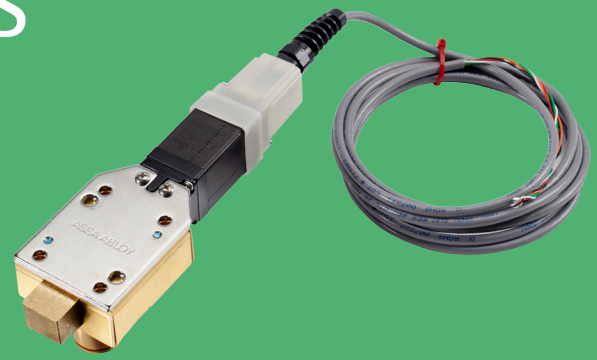

# HES® 630REL Series Enclosure Lock

*Real-time access & monitoring for the harshest environments*

Integrated solution for extending access control to secure traffic cabinet doors used in unmanned infrastructure.

The HES 630REL provides a reliable, safe and secure way to protect physical assets stored within unmanned enclosures. Designed to be a direct replacement for traditional CR2 mechanical locking solutions, the HES 630REL comes standard with integrated locked state monitoring and key override. The HES 630REL provides managers greater flexibility and control to track and manage who is accessing their enclosures.

### Standard Features

- For use with most enclosures controlled by a cam activated three-point latching mechanism
- Direct replacement for Corbin No. 15481RS enclosure lock or equivalent 55481
- Surface mounts easily with minimal tools
- Hard powered by 24 VDC (+/-10%)
- Integrates with existing electronic access control systems
- Integrated locked state monitoring
- Fail secure
- Solid brass and stainless steel construction
- Non-handed
- SecuriCare three-year, no fault, no questions asked warranty