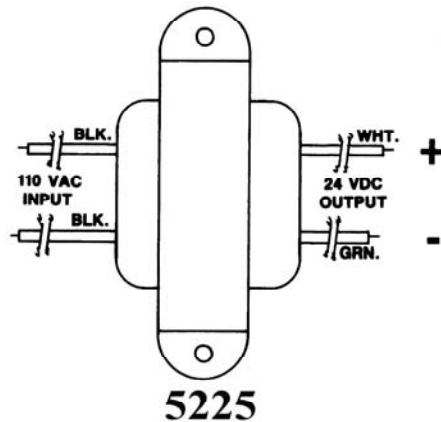

Wiring

Specifications

MODEL	OUTPUT VOLTAGE	MAX LOAD	SINGLE DOOR LOCKING DEVICE POWER CAPACITY				
			1300	2511	2011/3000	2268-10	3101/3101B
5212	12 VAC	2 Amps	2	3	4	2	2
5213	12 VDC	2 Amps	2	3	4	2	2
5224	24 VAC	2 Amps	4	7	7	5	3
5225	24 VDC	2 Amps	4	7	7	5	3