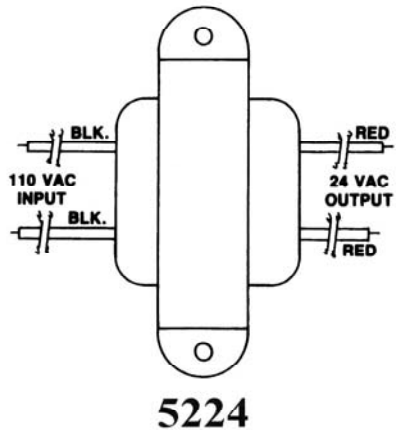

Wiring

Specifications

MODEL	OUTPUT VOLTAGE	MAX LOAD	SINGLE DOOR LOCKING DEVICE POWER CAPACITY				
			1300	2511	2011/3000	2268-10	3101/3101B
5212	12 VAC	2 Amps	2	3	4	2	2
5213	12 VDC	2 Amps	2	3	4	2	2
5224	24 VAC	2 Amps	4	7	7	5	3
5225	24 VDC	2 Amps	4	7	7	5	3