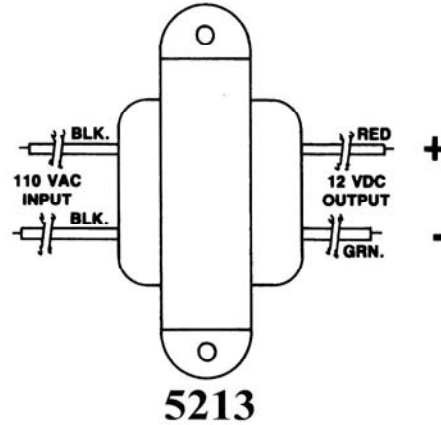

Wiring

Specifications

MODEL	OUTPUT VOLTAGE	MAX LOAD	SINGLE DOOR LOCKING DEVICE POWER CAPACITY				
			1300	2511	2011/3000	2268-10	3101/3101B
5212	12 VAC	2 Amps	2	3	4	2	2
5213	12 VDC	2 Amps	2	3	4	2	2
5224	24 VAC	2 Amps	4	7	7	5	3
5225	24 VDC	2 Amps	4	7	7	5	3