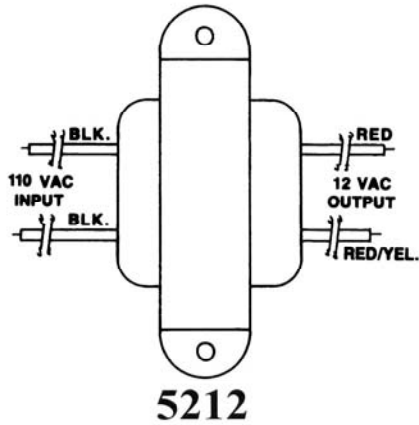

Wiring

Specifications

MODEL	OUTPUT VOLTAGE	MAX LOAD	SINGLE DOOR LOCKING DEVICE POWER CAPACITY				
			1300	2511	2011/3000	2268-10	3101/3101B
5212	12 VAC	2 Amps	2	3	4	2	2
5213	12 VDC	2 Amps	2	3	4	2	2
5224	24 VAC	2 Amps	4	7	7	5	3
5225	24 VDC	2 Amps	4	7	7	5	3