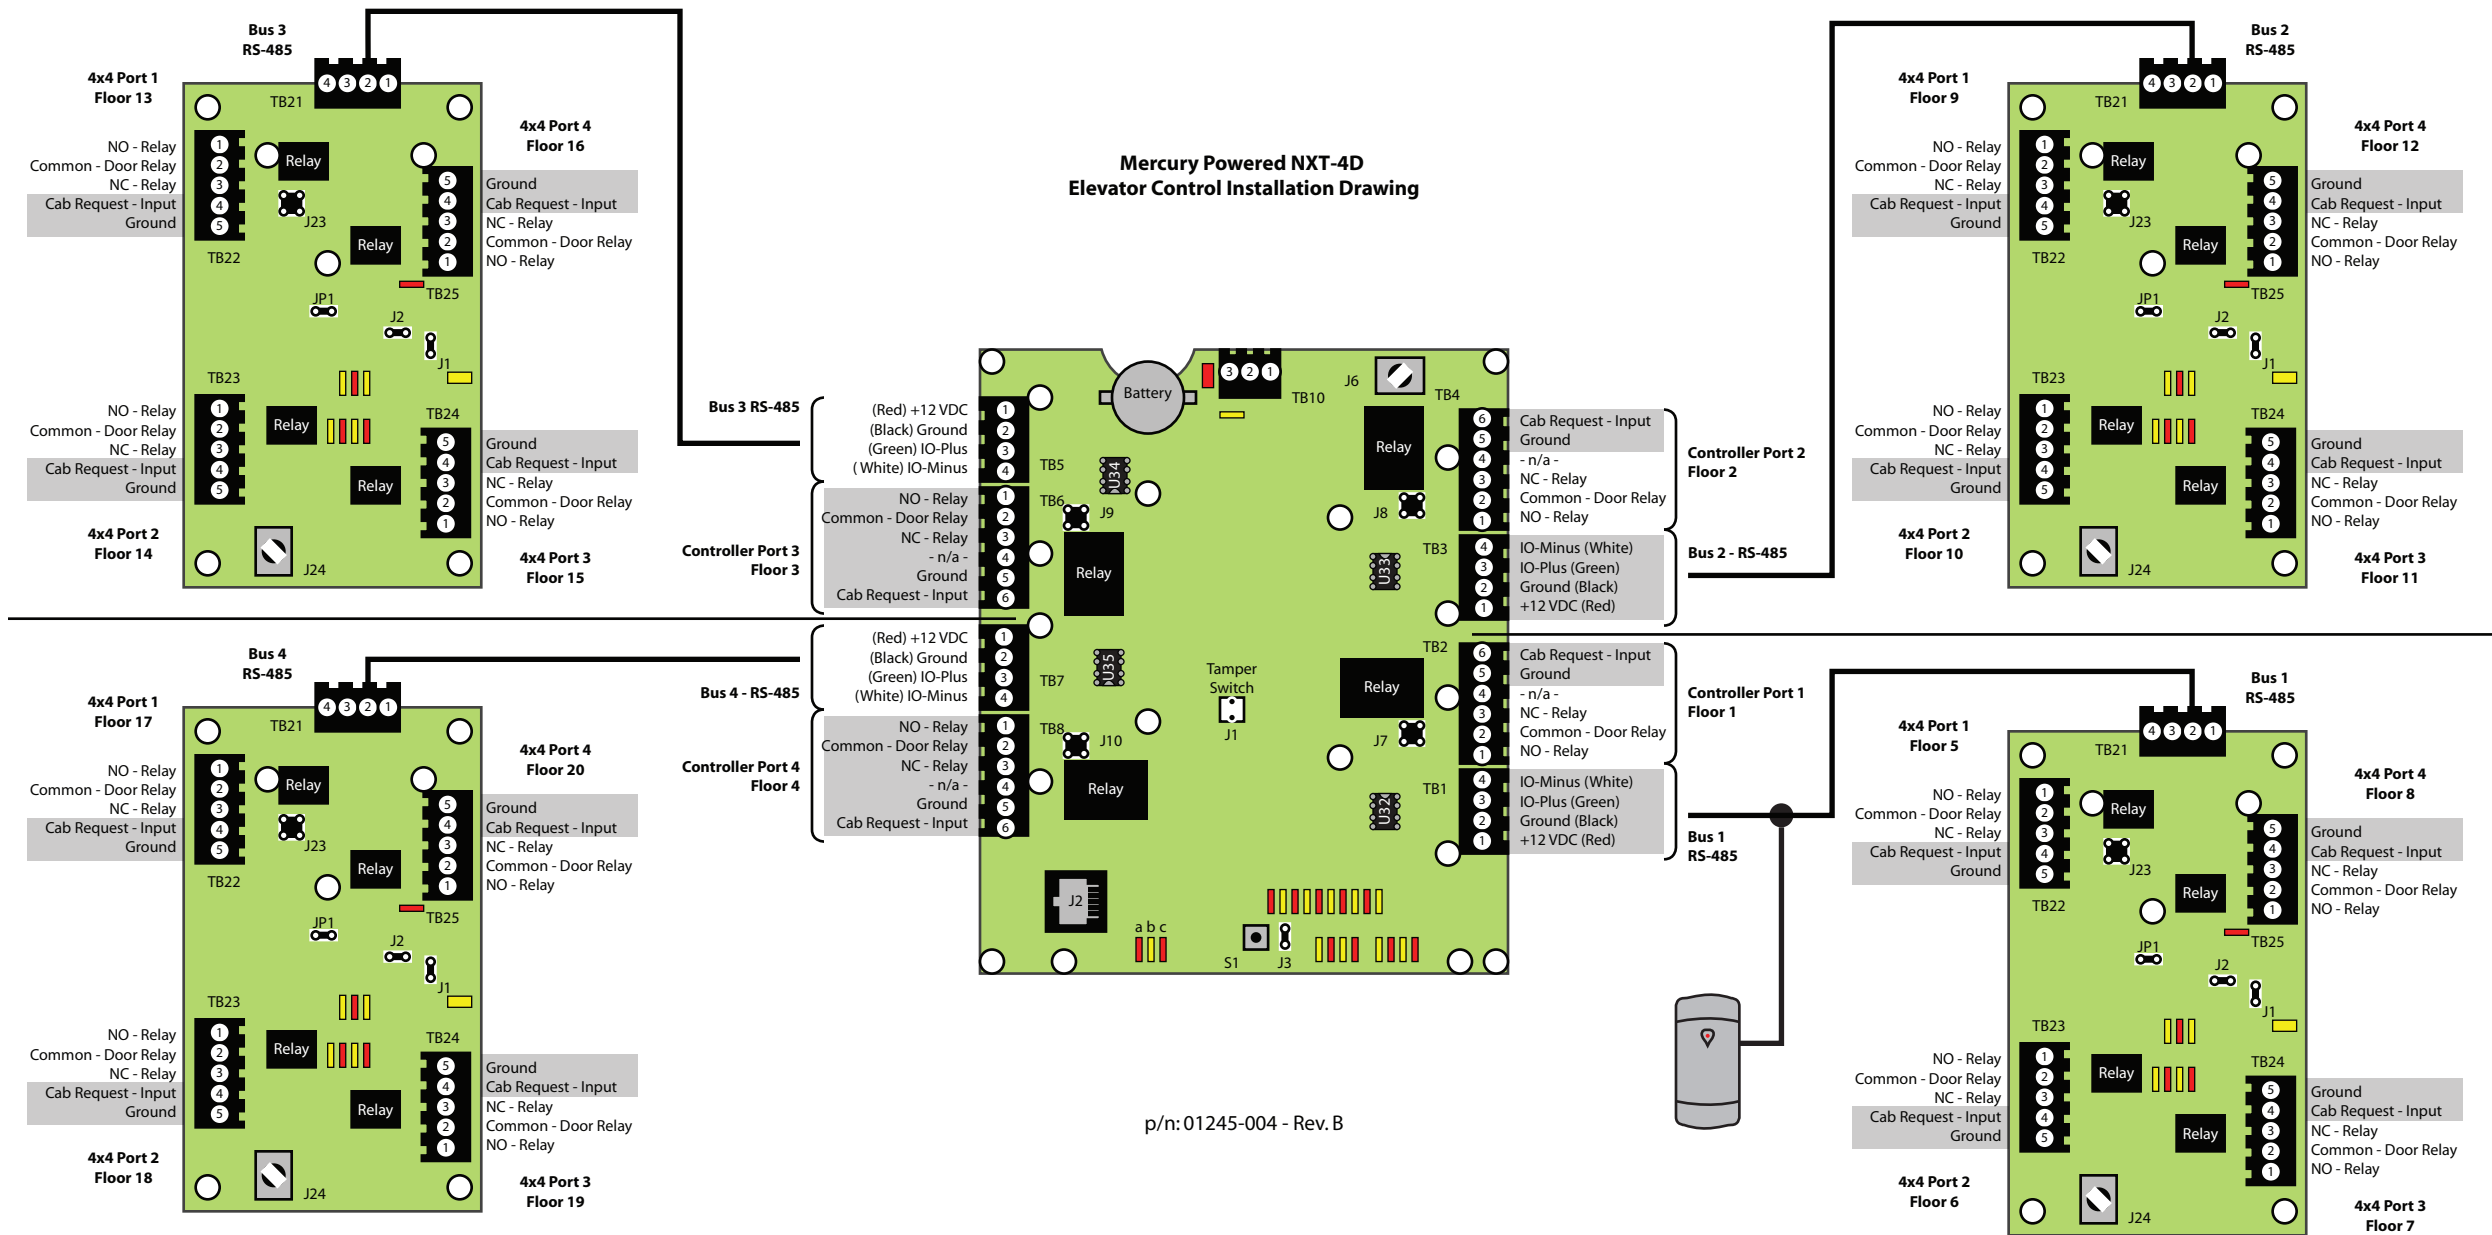

### Mercury Powered NXT-4D Elevator Control Installation Drawing

p/n: 01245-004 - Rev. B