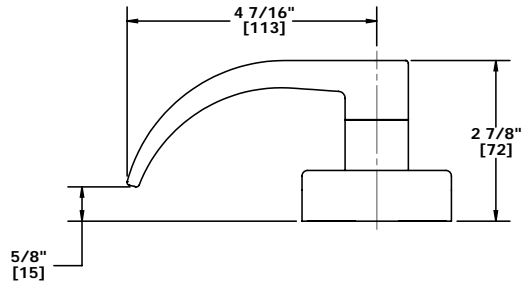

4700 SERIES - ESCUTCHEON TRIM - LEVER OPTIONS

ARCHER LEVER