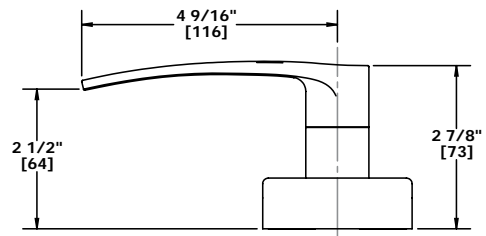

4700 SERIES - ESCUTCHEON TRIM - LEVER OPTIONS

AUGUST LEVER