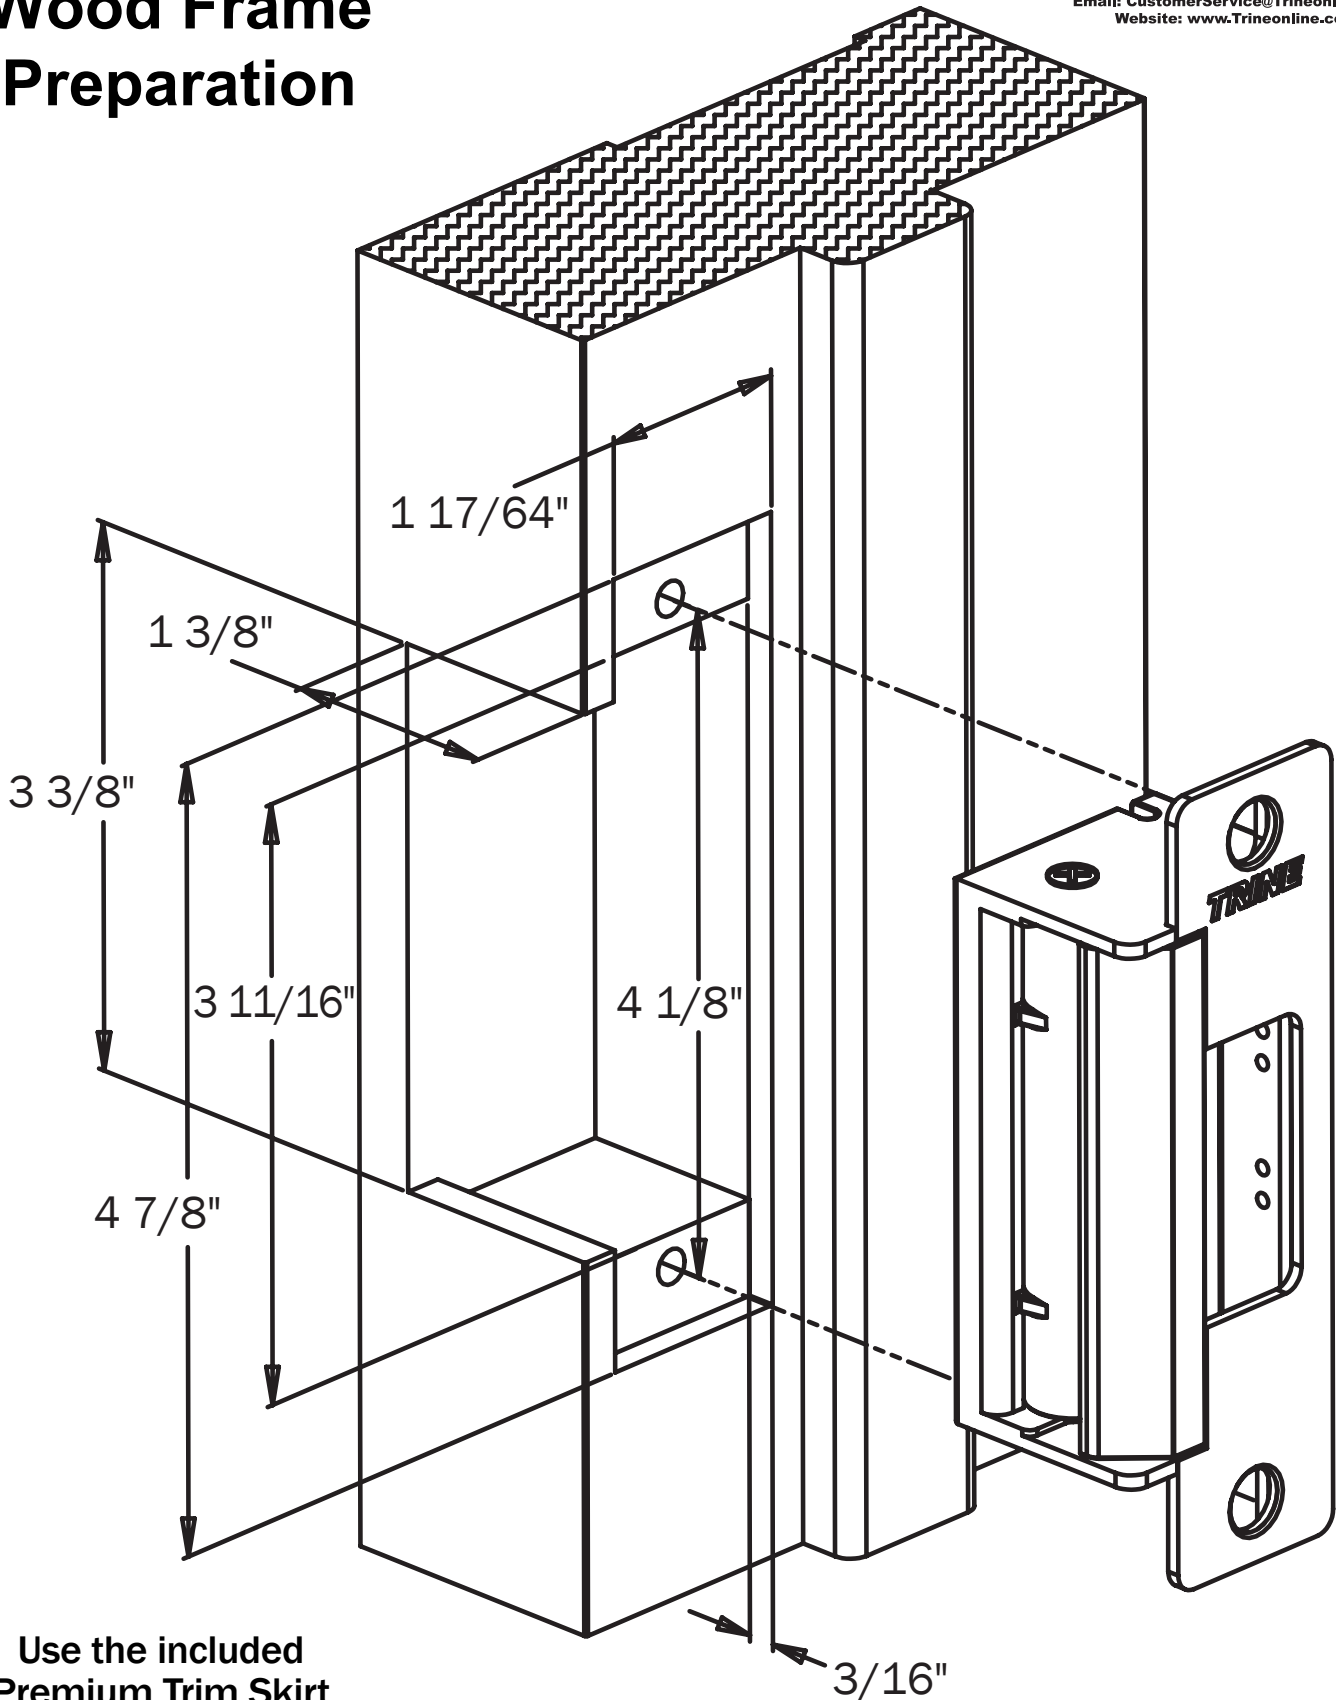

4100

Electric Strike Wood Frame Preparation

ALSO SEE THE
4100RX-250 FRAME PREP
WHEN USING THE 4100RX

TRINE
ACCESS TECHNOLOGY®

1440 Ferris Place • Bronx • New York • 10461-3699

Telephone Number: (718) 829-2332

Fax Number: (718) 829-6405

Email: CustomerService@Trineonline.com

Website: www.Trineonline.com

Use the included
Premium Trim Skirt
to clean up your cut line.