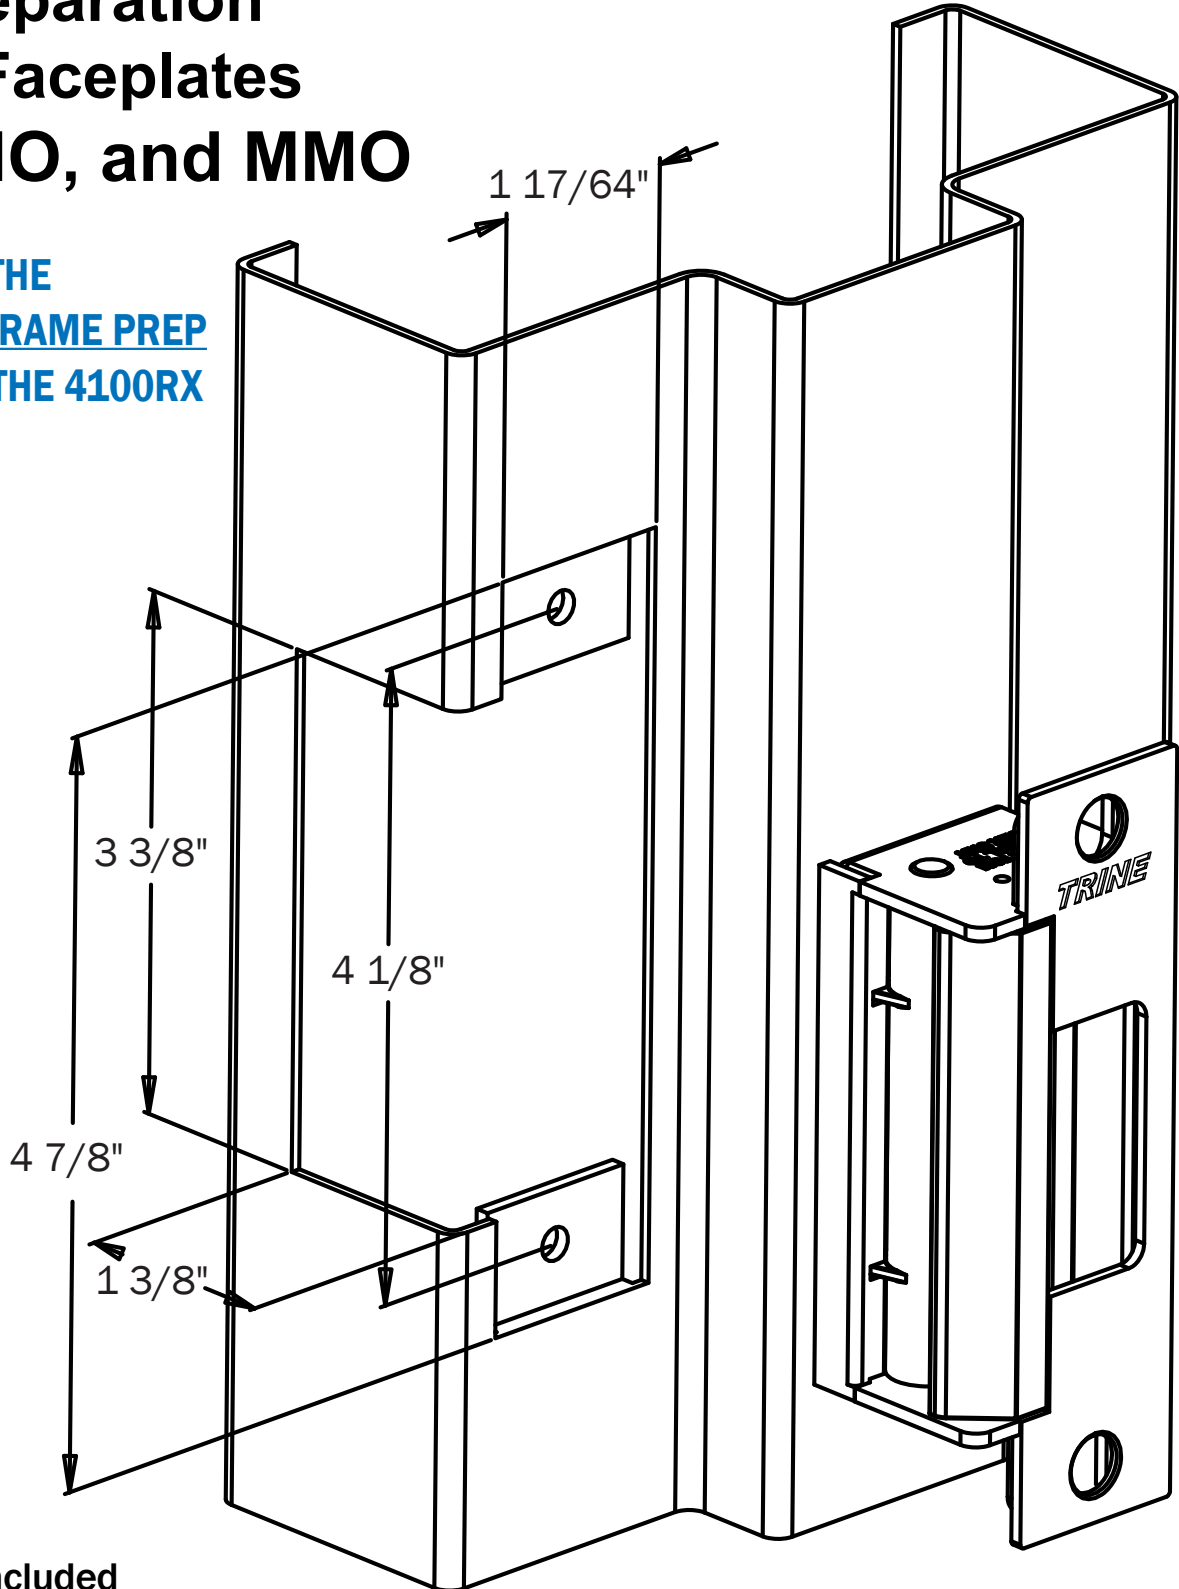

4100

Electric Strike Metal Frame Preparation for Faceplates

CC, MHO, and MMO

USE THE
[4100RX-250 FRAME PREP](#)
WHEN USING THE 4100RX

Use the included
Premium Trim Skirt
to clean up the cut line.

TRINE
ACCESS TECHNOLOGY®

1440 Ferris Place • Bronx • New York • 10461-3699

Telephone Number: (718) 829-2332

Fax Number: (718) 829-6405

Email: CustomerService@Trineonline.com

Website: www.Trineonline.com