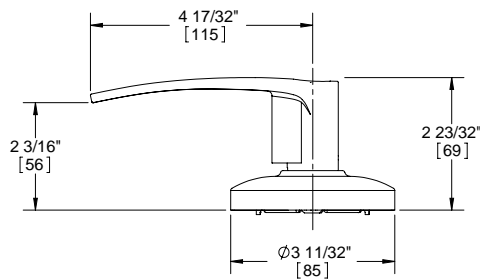

3500 SERIES - LEVER OPTIONS

APOLLO KNOB

ARCHER LEVER

AUGUST LEVER

WITHNELL LEVER

Notes: Optional tactile warning available on all lever styles (only outside lever will include raised surfaces unless otherwise specified).