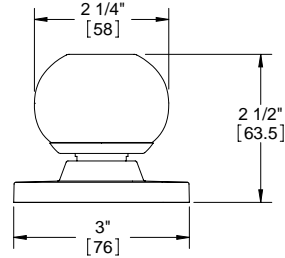

3500 SERIES - LEVER OPTIONS

APOLLO KNOB

ARCHER LEVER

AUGUST LEVER

WITHNELL LEVER

Notes: Optional tactile warning available on all lever styles (only outside lever will include raised surfaces unless otherwise specified).