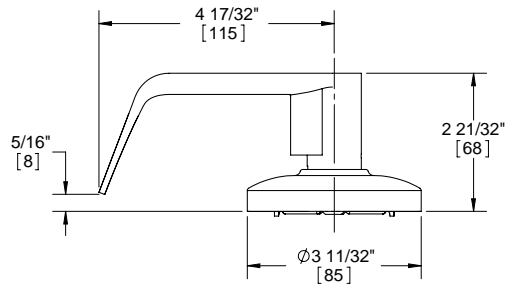

3500 SERIES - LEVER OPTIONS

APOLLO KNOB

ARCHER LEVER

AUGUST LEVER

WITHNELL LEVER

Notes: Optional tactile warning available on all lever styles (only outside lever will include raised surfaces unless otherwise specified).