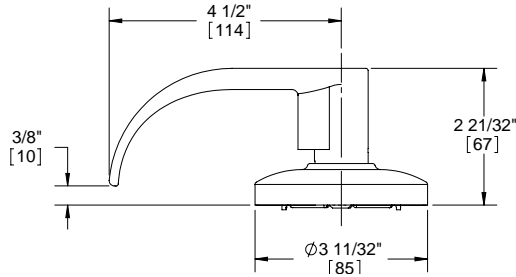

3500 SERIES - LEVER OPTIONS

APOLLO KNOB

ARCHER LEVER

AUGUST LEVER

WITHNELL LEVER

Notes: Optional tactile warning available on all lever styles (only outside lever will include raised surfaces unless otherwise specified).