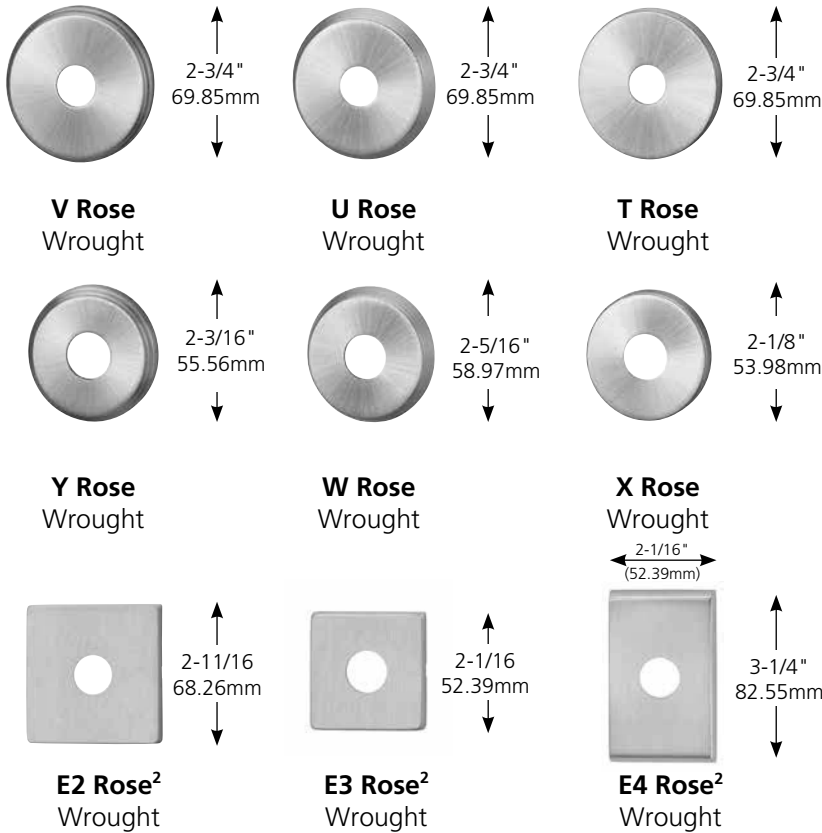

21G
Grooved Insert
Lever: Cast
Non-Handed Lever

21L
Leather Insert
Lever: Cast
Non-Handed Lever

21M
Polished with Satin Insert
Lever: Cast
Non-Handed Lever

21S
Santoprene™ Insert
Lever: Cast
Non-Handed Lever

Muséo® Trim

ML2000, ML20900 ECL and ML20600 NAC Series

Muséo Collection Roses¹ and Escutcheons

Thumbturns³

Inspire™ Roseless Trim

Notes:

1. Roses and Inspire trim are only available with *Muséo* levers.
2. Square cylinder collar and thumbturn backplate automatically supplied with E2, E3 and E4 roses.
3. Thumbturn back plate will match shape of rose chosen (i.e. round or square).
4. MT1, MT2 and MT3 are not available with M19VN occupancy indicator.
5. L & R escutcheons not available with functions ML2087 or ML20987