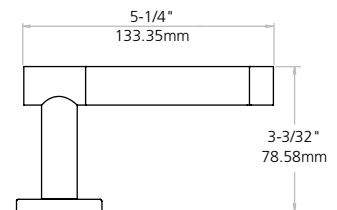

Muséo® Trim

ML2000, ML20900 ECL and ML20600 NAC Series

Muséo Collection Roses¹ and Escutcheons

Thumbturns³

Inspire™ Roseless Trim

Notes:

1. Roses and Inspire trim are only available with *Muséo* levers.
2. Square cylinder collar and thumbturn backplate automatically supplied with E2, E3 and E4 roses.
3. Thumbturn back plate will match shape of rose chosen (i.e. round or square).
4. MT1, MT2 and MT3 are not available with M19VN occupancy indicator.
5. L & R escutcheons not available with functions ML2087 or ML20987