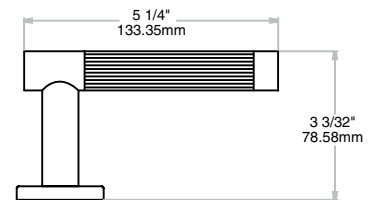

21L
Leather Insert
Lever: Cast
Non-Handed Lever