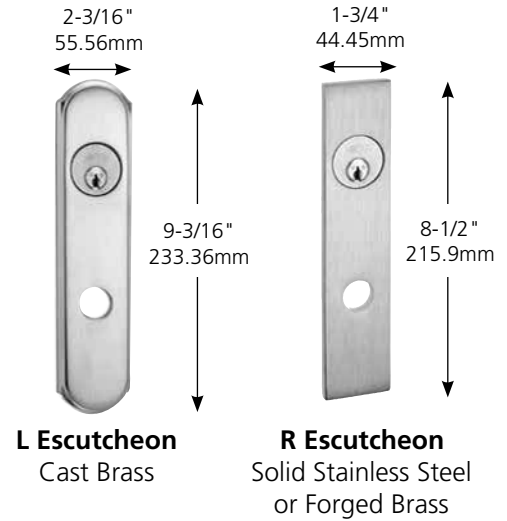

Muséo® Trim Designs

ML2000, ML20900 ECL and ML20600 NAC Series

Piet*

Striking levers with sleek, clean lines.

* Refer to page 76 for how to order the Muséo® Piet Lever Collection.
Not available with Inspire™ roseless trim.

21G
Grooved Insert
Lever: Cast
Non-Handed Lever

21L
Leather Insert
Lever: Cast
Non-Handed Lever

21M
Polished with Satin Insert
Lever: Cast
Non-Handed Lever

21S
Santoprene™ Insert
Lever: Cast
Non-Handed Lever

Muséo® Trim

ML2000, ML20900 ECL and ML20600 NAC Series

Muséo Collection Roses¹ and Escutcheons

Thumbturns³

Inspire™ Roseless Trim

Notes:

1. Roses and Inspire trim are only available with *Muséo* levers.
2. Square cylinder collar and thumbturn backplate automatically supplied with E2, E3 and E4 roses.
3. Thumbturn back plate will match shape of rose chosen (i.e. round or square).
4. MT1, MT2 and MT3 are not available with M19VN occupancy indicator.
5. L & R escutcheons not available with functions ML2087 or ML20987