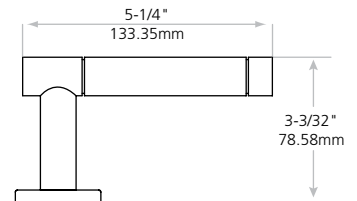

21S
Santoprene™ Insert
Lever: Cast
Non-Handed Lever