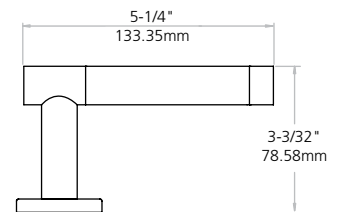

21M
Polished with Satin Insert
Lever: Cast
Non-Handed Lever