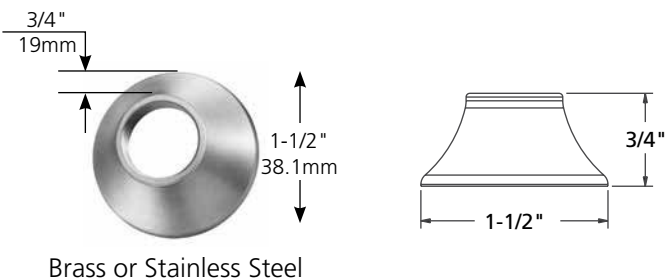

Muséo® Trim

ML2000, ML20900 ECL and ML20600 NAC Series

Muséo Collection Roses¹ and Escutcheons

Thumbturns³

Inspire™ Roseless Trim

Notes:

1. Roses and Inspire trim are only available with *Muséo* levers.
2. Square cylinder collar and thumbturn backplate automatically supplied with E2, E3 and E4 roses.
3. Thumbturn back plate will match shape of rose chosen (i.e. round or square).
4. MT1, MT2 and MT3 are not available with M19VN occupancy indicator.
5. L & R escutcheons not available with functions ML2087 or ML20987