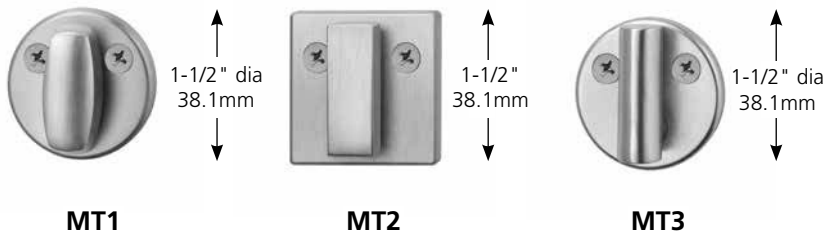

Muséo® Trim Designs

ML2000, ML20900 ECL and ML20600 NAC Series

Piet*

Striking levers with sleek, clean lines.

* Refer to page 76 for how to order the Muséo® Piet Lever Collection.
Not available with Inspire™ roseless trim.

21G
Grooved Insert
Lever: Cast
Non-Handed Lever

21L
Leather Insert
Lever: Cast
Non-Handed Lever

21M
Polished with Satin Insert
Lever: Cast
Non-Handed Lever

21S
Santoprene™ Insert
Lever: Cast
Non-Handed Lever

Muséo® Trim

ML2000, ML20900 ECL and ML20600 NAC Series

Muséo Collection Roses¹ and Escutcheons

Thumbturns³

Inspire™ Roseless Trim

Notes:

1. Roses and Inspire trim are only available with *Muséo* levers.
2. Square cylinder collar and thumbturn backplate automatically supplied with E2, E3 and E4 roses.
3. Thumbturn back plate will match shape of rose chosen (i.e. round or square).
4. MT1, MT2 and MT3 are not available with M19VN occupancy indicator.
5. L & R escutcheons not available with functions ML2087 or ML20987