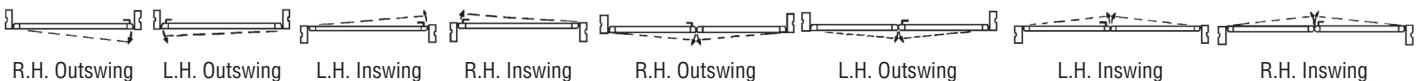

See chart below	31/32" Backset A/R #4510 LATCH LOCK (L.H. Outswing) for Pre-1989 - 190 Doors Price includes: Lock and screws	037313		RADIUS FACE PLATE for Latch Locks Price includes: Face plate and screws Available only in gray or black	035139
	31/32" Backset A/R #4510 LATCH LOCK (R.H. Outswing) for Pre-1989 - 190 Doors Price includes: Lock and screws	037314		HIGH PILE FACE PLATE for Latch Locks Price includes: Face plate and screws Available only in gray or black	035187
  See chart below	1-1/8" Backset A/R #4510 LATCH LOCK (R.H.) for Standard doors after 1989 and 350 HW Doors Price includes: Lock and screws	050103		R.H. BEVELED FACE PLATE for Latch Locks Price includes: Face plate and screws	035140
	1-1/8" Backset A/R #4510 LATCH LOCK (L.H.) for Standard doors after 1989 and 350 HW Doors Price includes: Lock and screws	050104		L.H. BEVELED FACE PLATE for Latch Locks Price includes: Face plate and screws	035141
  See chart below	1-1/2" Backset A/R #4510 LATCH LOCK (L.H. Outswing) for Entara®, Tuffline®, and Pre-1989 350/500 Doors Price includes: Lock and screws	035103			
	1-1/2" Backset A/R #4510 LATCH LOCK (R.H. Outswing) for Entara®, Tuffline®, and Pre-1989 350/500 Doors Price includes: Lock and screws	035104			

Laws and building and safety codes governing the design and use of Kawneer products, such as glazed entrance, window, and curtain wall products, vary widely. Kawneer does not control the selection of product configurations, operating hardware, or glazing materials, and assumes no responsibility therefor.

Kawneer reserves the right to change configuration without prior notice when deemed necessary for product improvement.
© 2014, Kawneer Company, Inc.