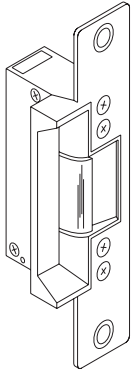

**ADAMS RITE ELECTRIC STRIKE #7400
for Frames (for Single Acting Doors
Only) 24 VAC/12 VDC**

*Price includes:
Electric strike and face plate*

037315

**ADAMS RITE ELECTRIC STRIKE #7401
for Inactive Door Leaf
24 VAC/12 VDC**

*Price includes:
Electric strike and face plate*

037316

Laws and building and safety codes governing the design and use of Kawneer products, such as glazed entrance, window, and curtain wall products, vary widely. Kawneer does not control the selection of product configurations, operating hardware, or glazing materials, and assumes no responsibility therefor.

Kawneer reserves the right to change configuration without prior notice when deemed necessary for product improvement.
© 2014, Kawneer Company, Inc.