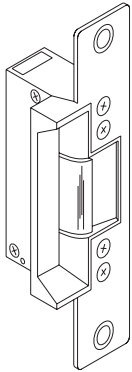

**ADAMS RITE ELECTRIC STRIKE #7130
for Frames (for Single Acting Doors
Only) 24 VAC/12 VDC**

*Price includes:
Electric strike and face plate*

037284

**ADAMS RITE ELECTRIC STRIKE #7131
for Inactive Door Leaf
24 VAC/12 VDC**

*Price includes:
Electric strike and face plate*

037285

**ADAMS RITE ELECTRIC STRIKE #7130
for Center Hung Door (4" Frame)**

*Price includes:
Electric strike and face plate*

047795

**ADAMS RITE ELECTRIC STRIKE #7130
for Center Hung Door (4-1/2" Frame)**

*Price includes:
Electric strike and face plate*

047796