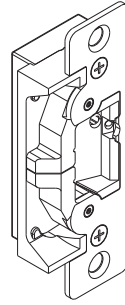

**ADAMS RITE ELECTRIC STRIKE #7400
for Frames (for Single Acting Doors
Only) 24 VAC/12 VDC**

*Price includes:
Electric strike and face plate*

037315

**ADAMS RITE ELECTRIC STRIKE #7401
for Inactive Door Leaf
24 VAC/12 VDC**

*Price includes:
Electric strike and face plate*

037316

Laws and building and safety codes governing the design and use of Kawneer products, such as glazed entrance, window, and curtain wall products, vary widely. Kawneer does not control the selection of product configurations, operating hardware, or glazing materials, and assumes no responsibility therefor.

Kawneer reserves the right to change configuration without prior notice when deemed necessary for product improvement.
© 2014, Kawneer Company, Inc.