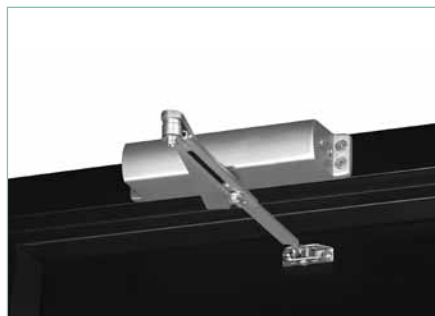

FEATURES

- Two models:
 161BF: adjustable spring size 1 through 4
 164: size 4 spring
- Non-handed
- Cast aluminum body
- Rack-and-pinion design
- Independent latch sweep and backcheck intensity valves
- Non-hold open arms: 161BF, 164
- Hold open arms: 161BF only
- Closer footprint: 3/4" x 9-1/16"
- Closer projection: 2-5/8"
- Available in 689 (aluminum) or 690 (dark bronze) finishes

TABLE OF CONTENTS

Features, Compliance Standards 2

How To Order 3

Applications 3

HOW TO ORDER

Model #	Suffix	Non-Hold Open	Hold Open	Adjustable Spring 1-4	Size 4 Spring	Adjustable Slide Arm	Tri-Packed (RA, TJ, PA)	Sex Nuts Included
161BF	TPN	•		•		•	•	•
	TPH		•	•		•	•	•
164	TPN	•			•	•	•	•

Note: Specify 161BFxOP2 to order the 161BF closer packed with a cover.

APPLICATIONS

- TPN arm shown (regular mounting)*
- Pull-side application
 - Closer mounted on the door

- TPN arm shown (top jamb mounting)*
- Push-side application
 - Closer mounted on the frame
 - Minimum top rail = 2-1/4" (57mm)
 - Maximum frame reveal = 2-3/4" (70mm)