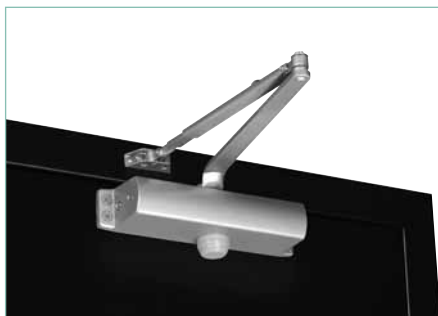

FEATURES

- Two models:
 161BF: adjustable spring size 1 through 4
 164: size 4 spring
- Non-handed
- Cast aluminum body
- Rack-and-pinion design
- Independent latch sweep and backcheck intensity valves
- Non-hold open arms: 161BF, 164
- Hold open arms: 161BF only
- Closer footprint: 3/4" x 9-1/16"
- Closer projection: 2-5/8"
- Available in 689 (aluminum) or 690 (dark bronze) finishes

TABLE OF CONTENTS

Features, Compliance Standards 2

How To Order 3

Applications 3

HOW TO ORDER

Model #	Suffix	Non-Hold Open	Hold Open	Adjustable Spring 1-4	Size 4 Spring	Adjustable Slide Arm	Tri-Packed (RA, TJ, PA)	Sex Nuts Included
161BF	TPN	•		•		•	•	•
	TPH		•	•		•	•	•
164	TPN	•			•	•	•	•

Note: Specify 161BFxOP2 to order the 161BF closer packed with a cover.

APPLICATIONS

- TPN arm shown (regular mounting)*
- Pull-side application
 - Closer mounted on the door

- TPN arm shown (top jamb mounting)*
- Push-side application
 - Closer mounted on the frame
 - Minimum top rail = 2-1/4" (57mm)
 - Maximum frame reveal = 2-3/4" (70mm)