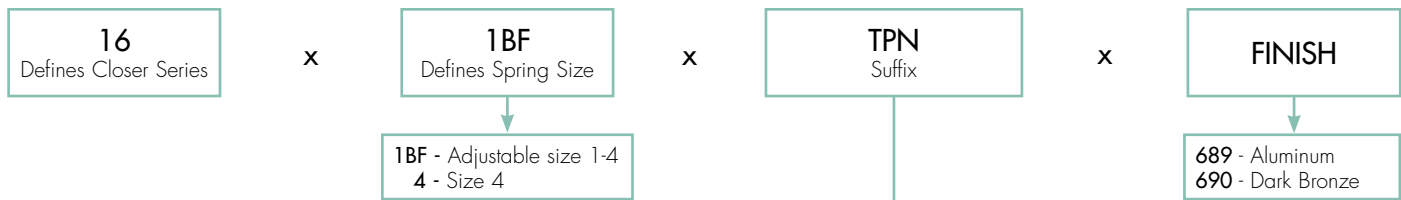

TABLE OF CONTENTS

Features, Compliance Standards 2

How To Order 3

Applications 3

HOW TO ORDER

Model #	Suffix	Non-Hold Open	Hold Open	Adjustable Spring 1-4	Size 4 Spring	Adjustable Slide Arm	Tri-Packed (RA, TJ, PA)	Sex Nuts Included
161BF	TPN	•		•		•	•	•
	TPH		•	•		•	•	•
164	TPN	•			•	•	•	•