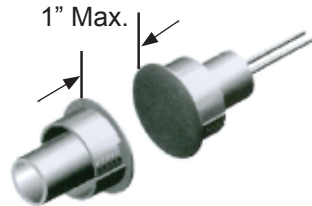

Recessed Steel Door Magnetic Contact

- Solid, One piece design
- No need for extra donut adapter
- 12-1/2" Long wire
- UL-1061 AWG#22

Dimensions

Where Trust is Built™
DETEX®
 Life Safety and Security Door Hardware

High Quality Magnetic Contact

Hermetically Sealed Switches

Rhodium Over Gold Reeds

High Grade Magnets

**1 Per
Assembly**

Recessed Steel Door Magnetic Contact

- Self-Locking
- Simple Installation
- 0.73" Diameter
- Multiple Colors
- Max. Contact Rating
28VDC, 0.5A, 10W

Model MS-1039F
 White, Magnetic Switch,
 Flush Mount,
 Magnetic Contacts

Model MS-1059F
 Brown, Magnetic Switch,
 Flush Mount,
 Magnetic Contacts

Detex Corporation

302 Detex Drive
 New Braunfels, Texas 78130
 (800) 729-3839
 Fax: (830) 620-6711
 www.detex.com
 Made in China
 by Aleph America Corporation
 for Detex Corporation
 Instruction p/n: 103139, Rev: 06/15/11