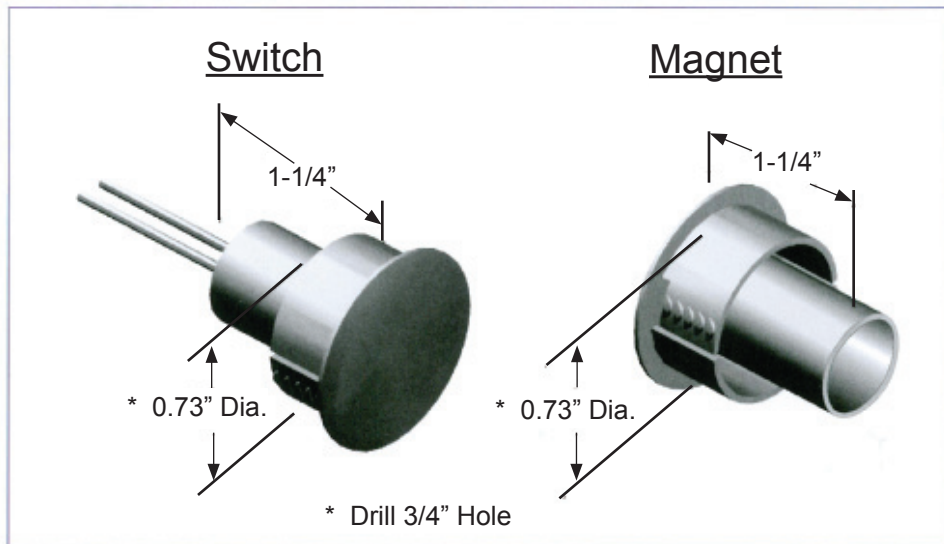

Recessed Steel Door Magnetic Contact

- Solid, One piece design
- No need for extra donut adapter
- 12-1/2" Long wire
- UL-1061 AWG#22

Dimensions

Where Trust is Built™
DETEX®
 Life Safety and Security Door Hardware

High Quality Magnetic Contact

Hermetically Sealed Switches

Rhodium Over Gold Reeds

High Grade Magnets

**1 Per
Assembly**

Recessed Steel Door Magnetic Contact

- Self-Locking
- Simple Installation
- 0.73" Diameter
- Multiple Colors
- Max. Contact Rating
28VDC, 0.5A, 10W

Model MS-1039F
 White, Magnetic Switch,
 Flush Mount,
 Magnetic Contacts

Model MS-1059F
 Brown, Magnetic Switch,
 Flush Mount,
 Magnetic Contacts

Detex Corporation

302 Detex Drive
 New Braunfels, Texas 78130
 (800) 729-3839
 Fax: (830) 620-6711
 www.detex.com
 Made in China
 by Aleph America Corporation
 for Detex Corporation
 Instruction p/n: 103139, Rev: 06/15/11